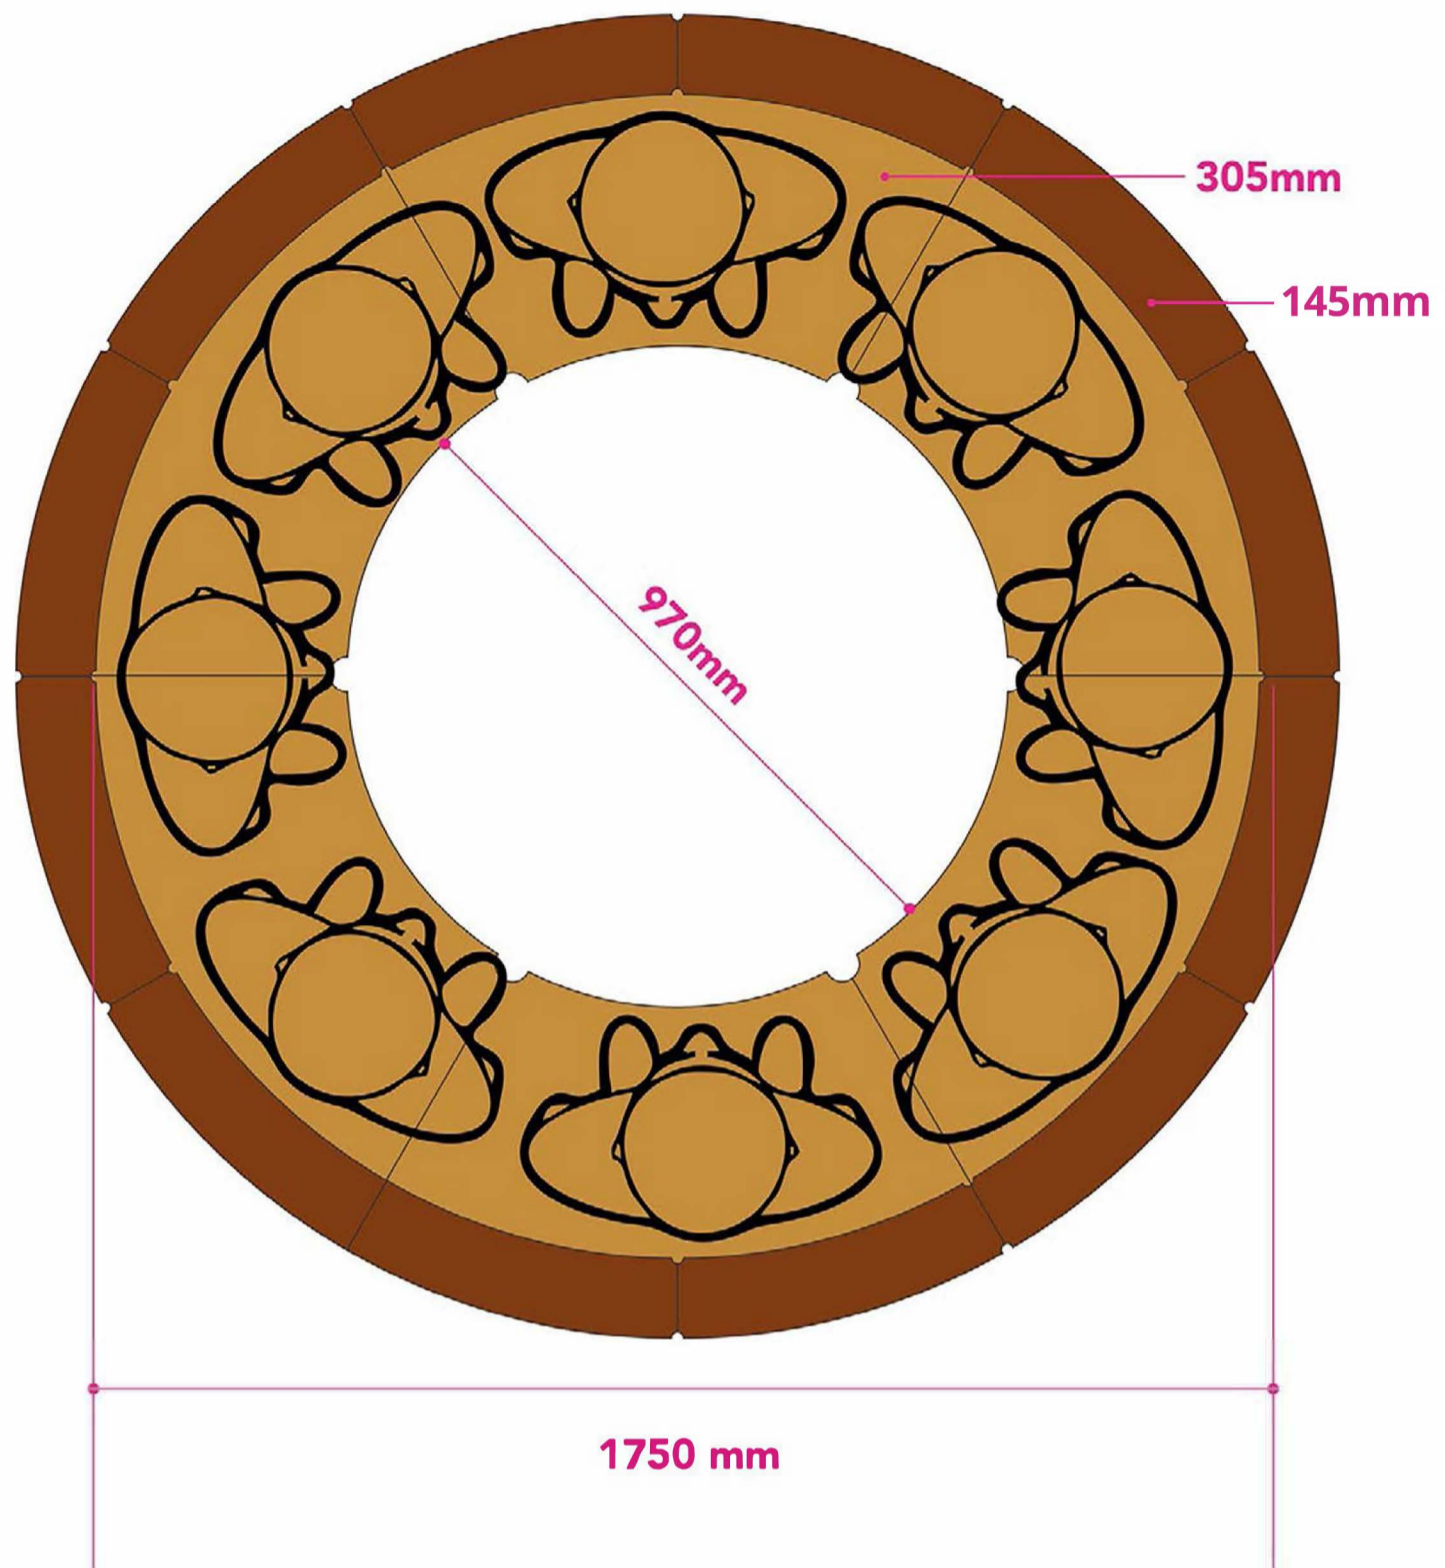

LARGE

PUMP STEPS

(ANTI-CLOCKWISE SHOWN)