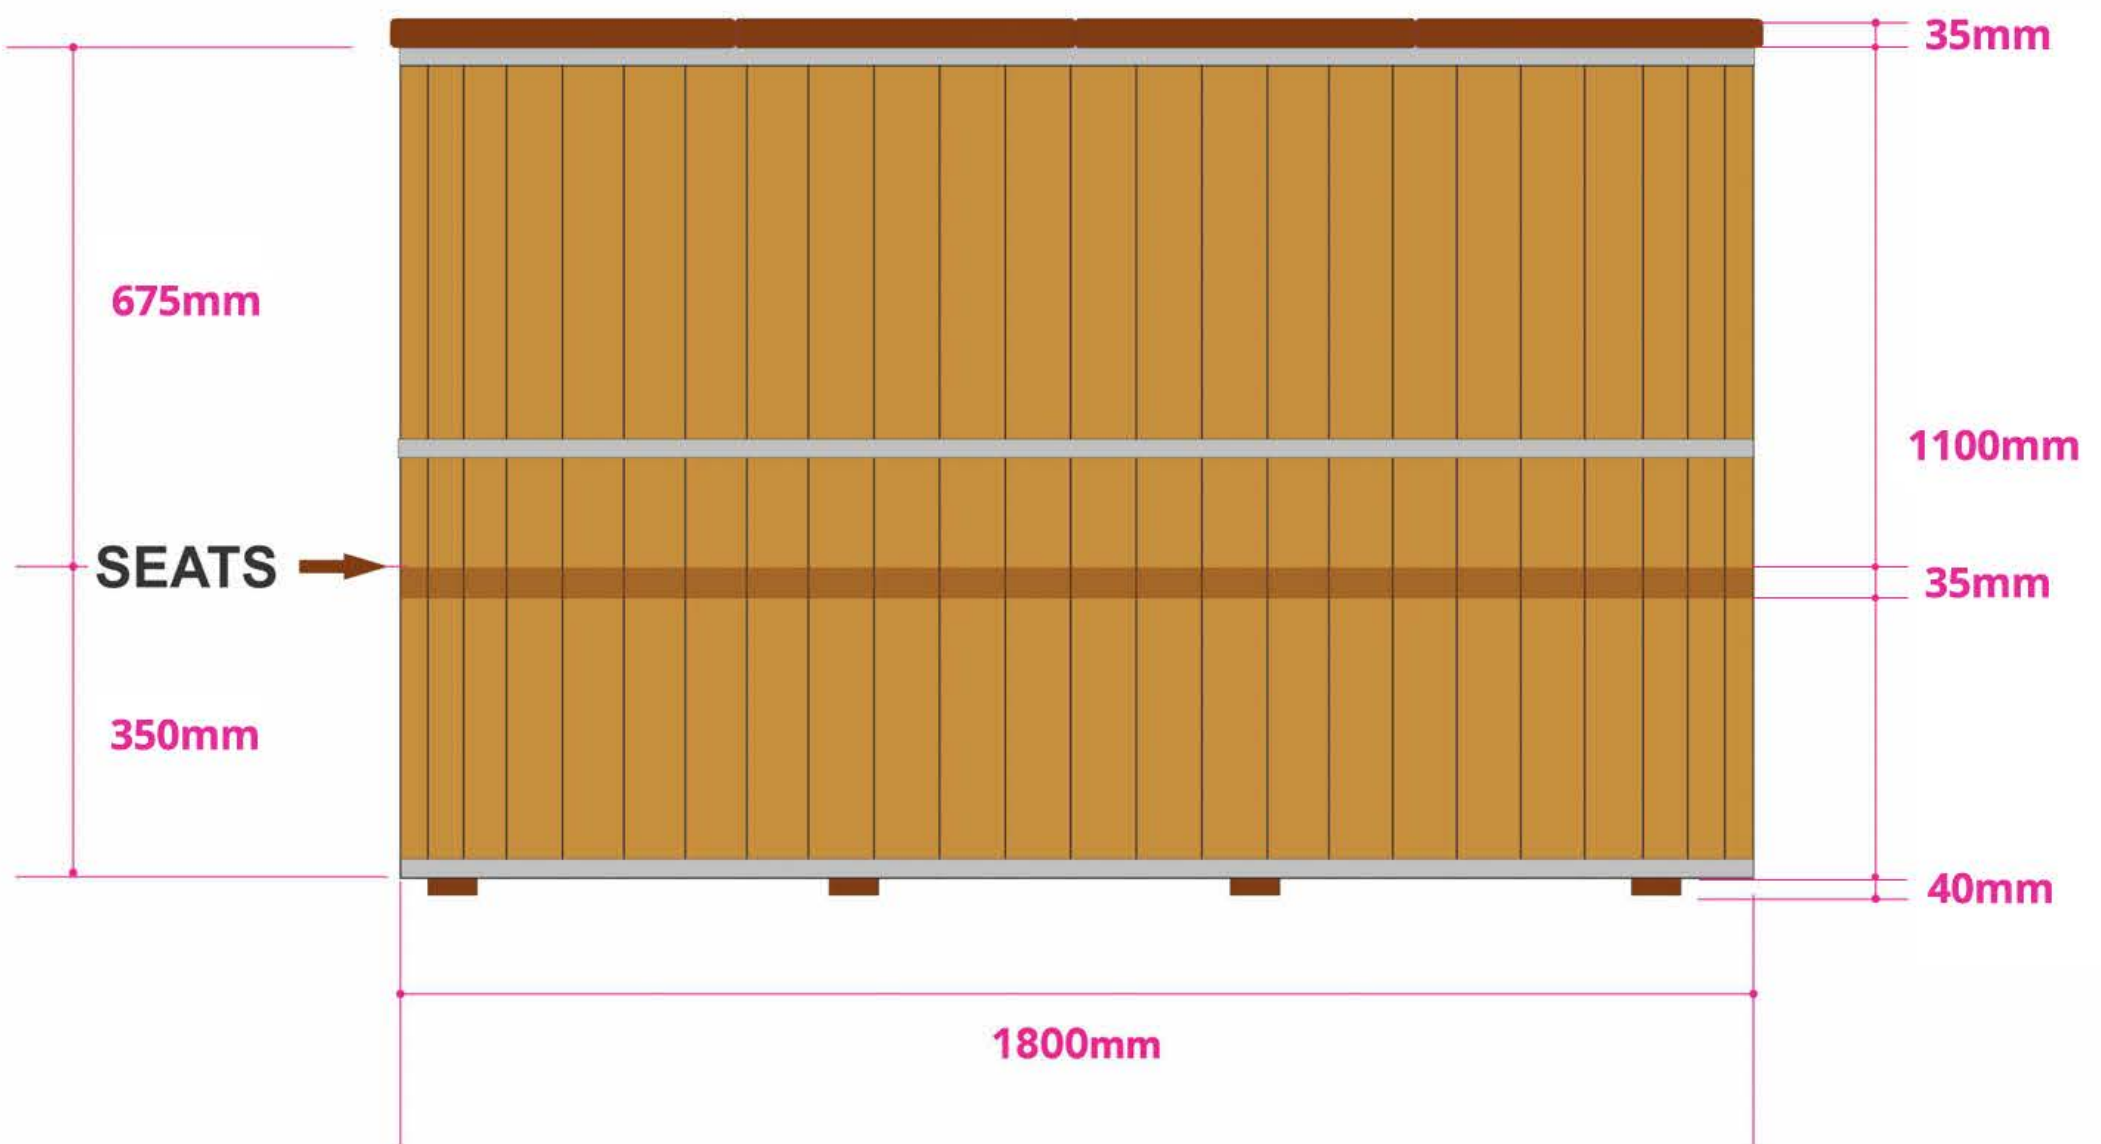

MEDIUM

PUMP STEPS

(ANTI-CLOCKWISE SHOWN)