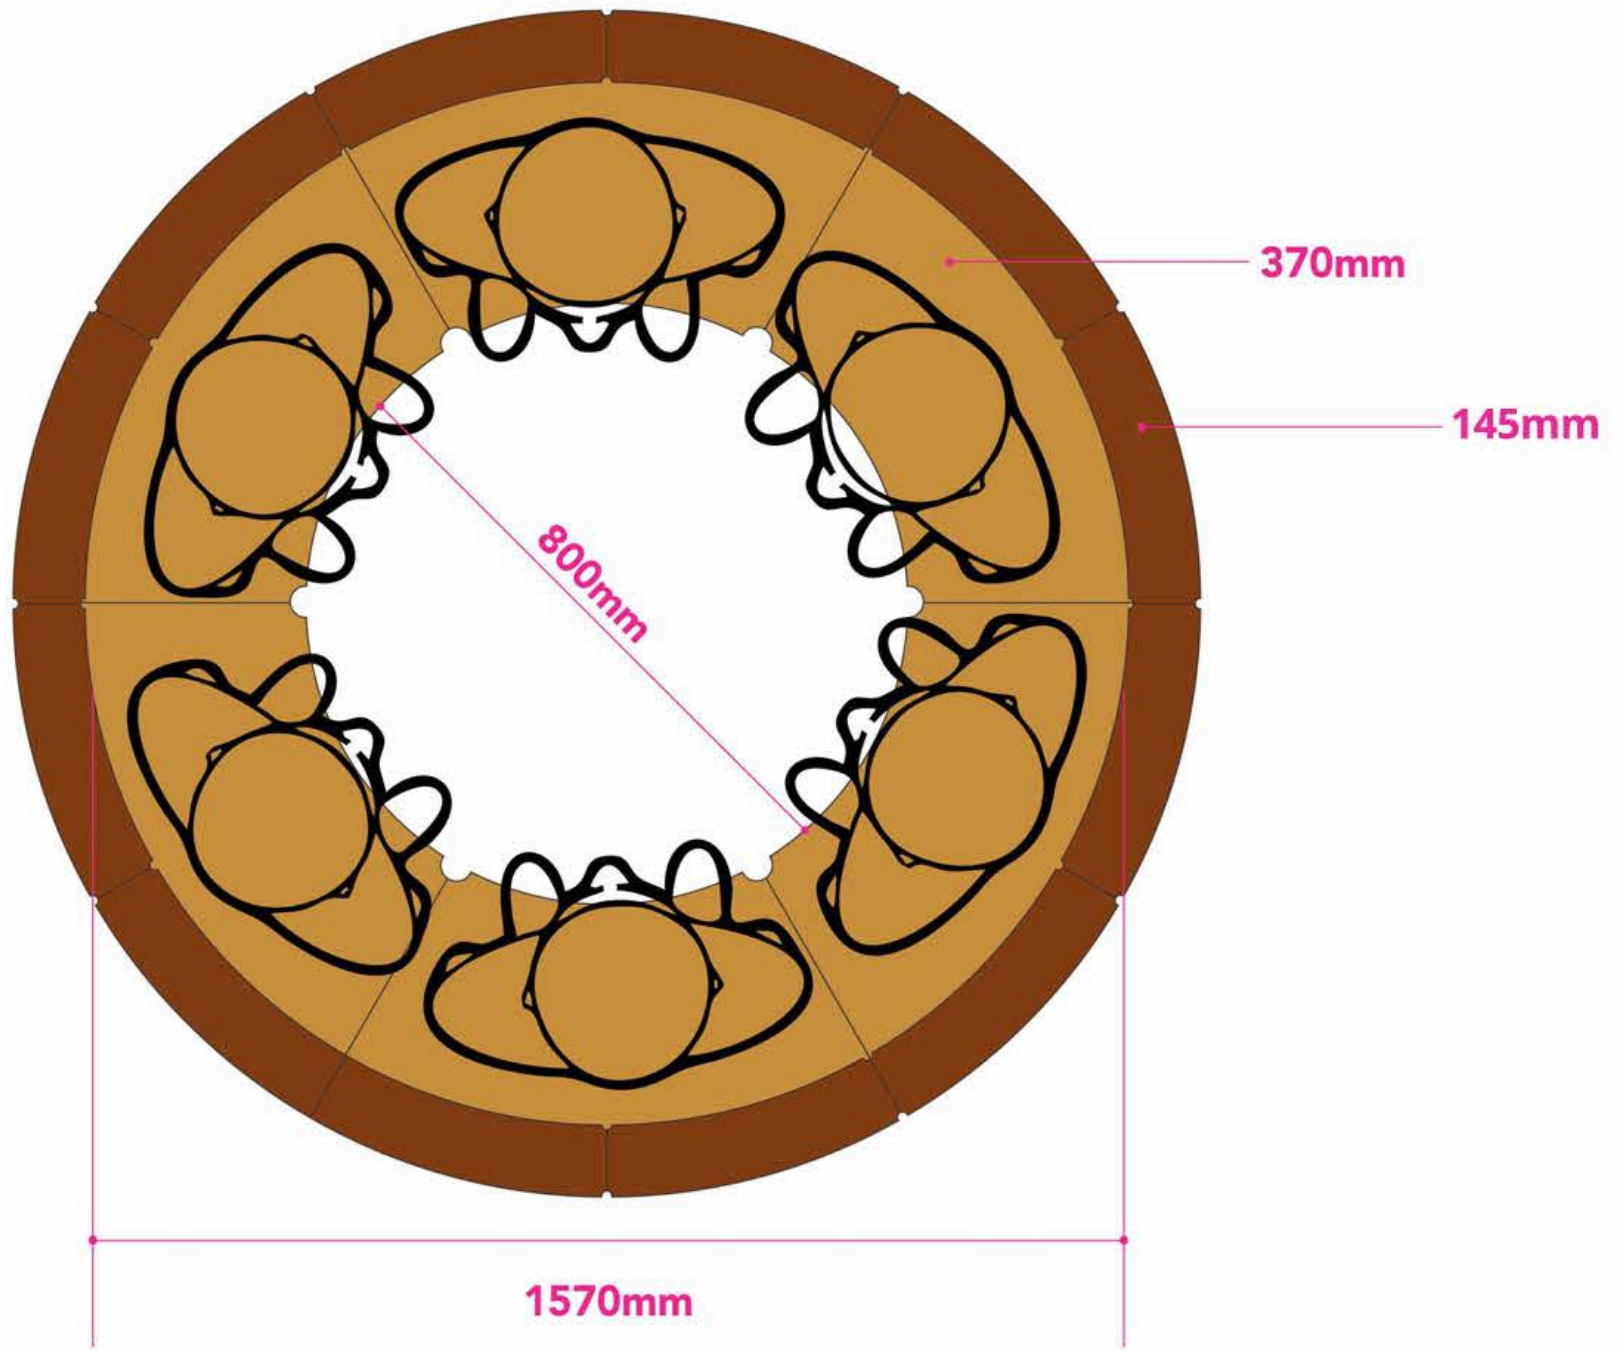

MEDIUM

PUMP STEPS

(ANTI-CLOCKWISE SHOWN)