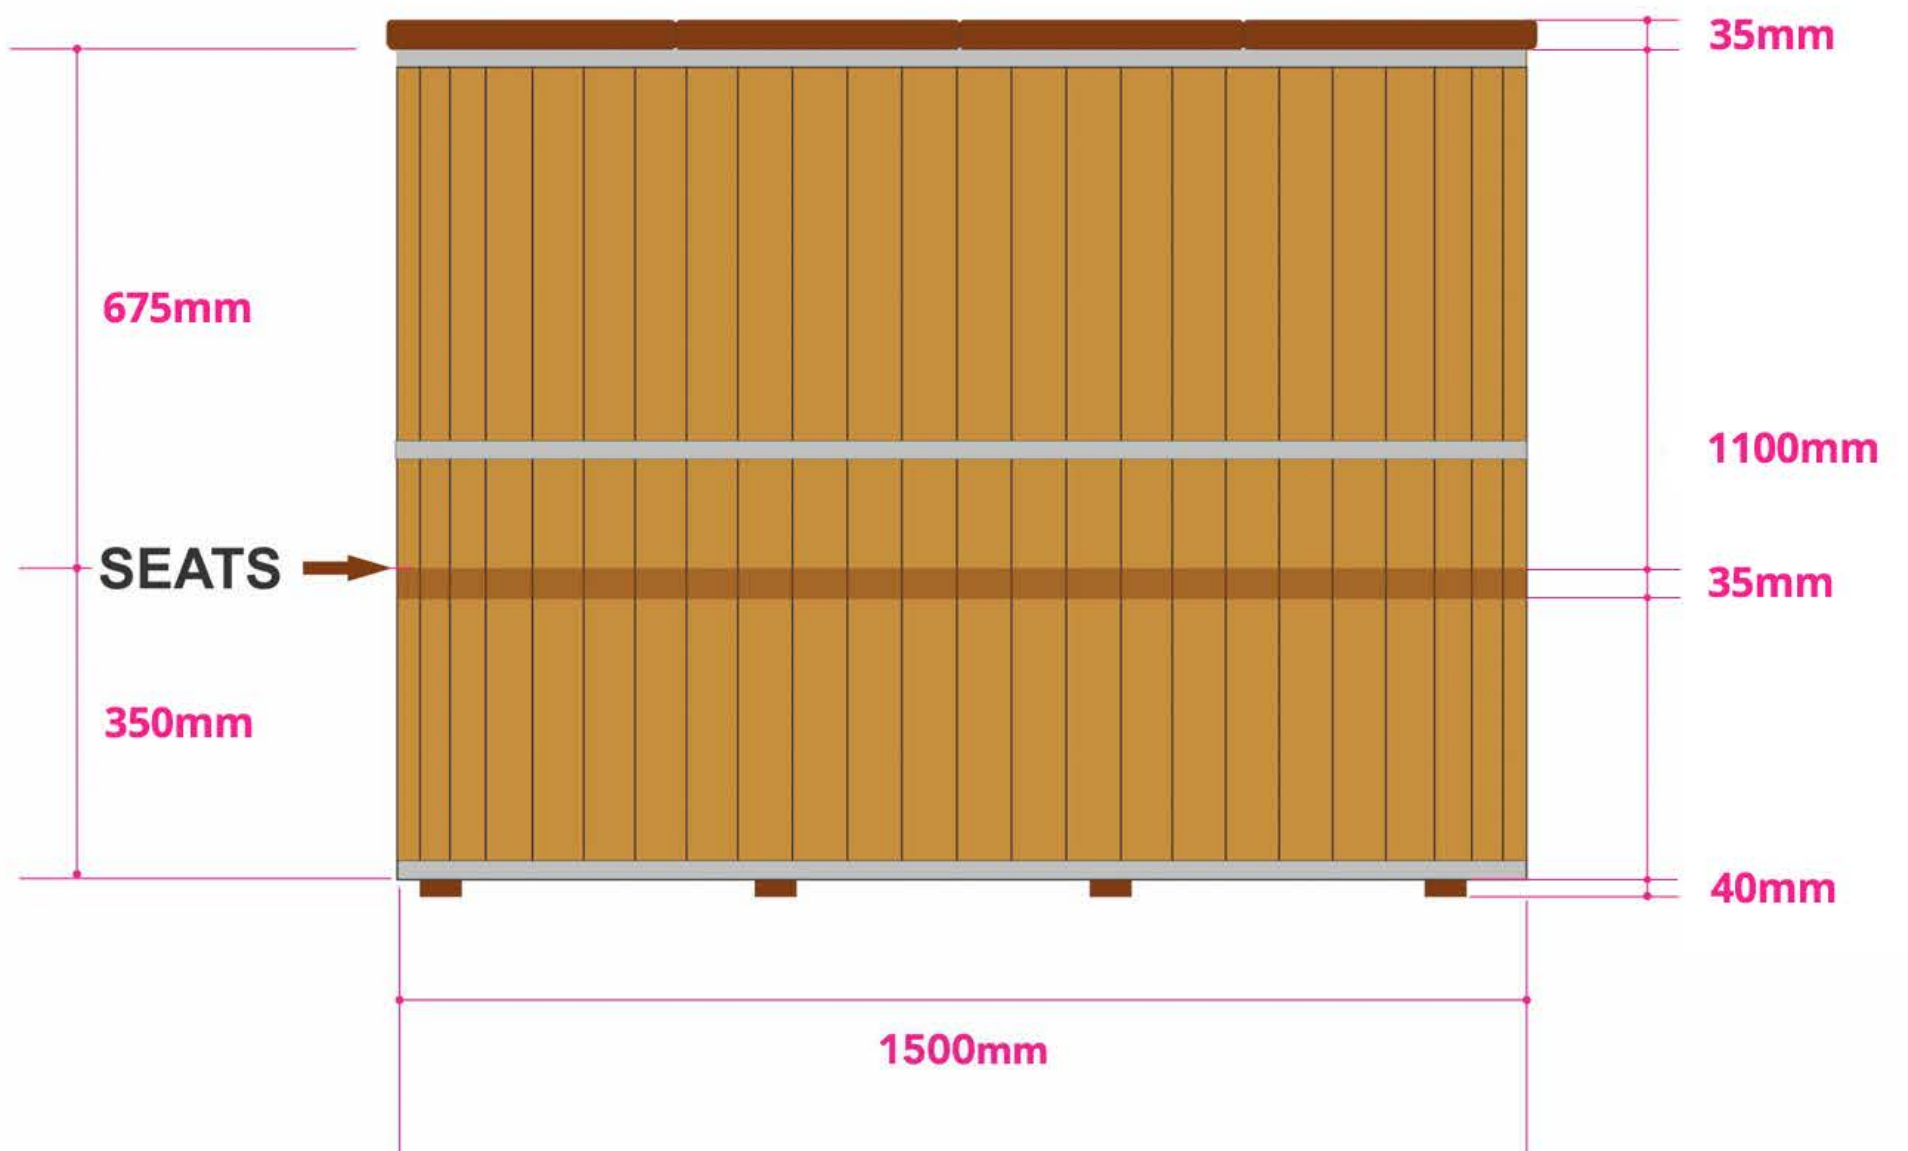

SMALL

PUMP STEPS

(ANTI-CLOCKWISE SHOWN)