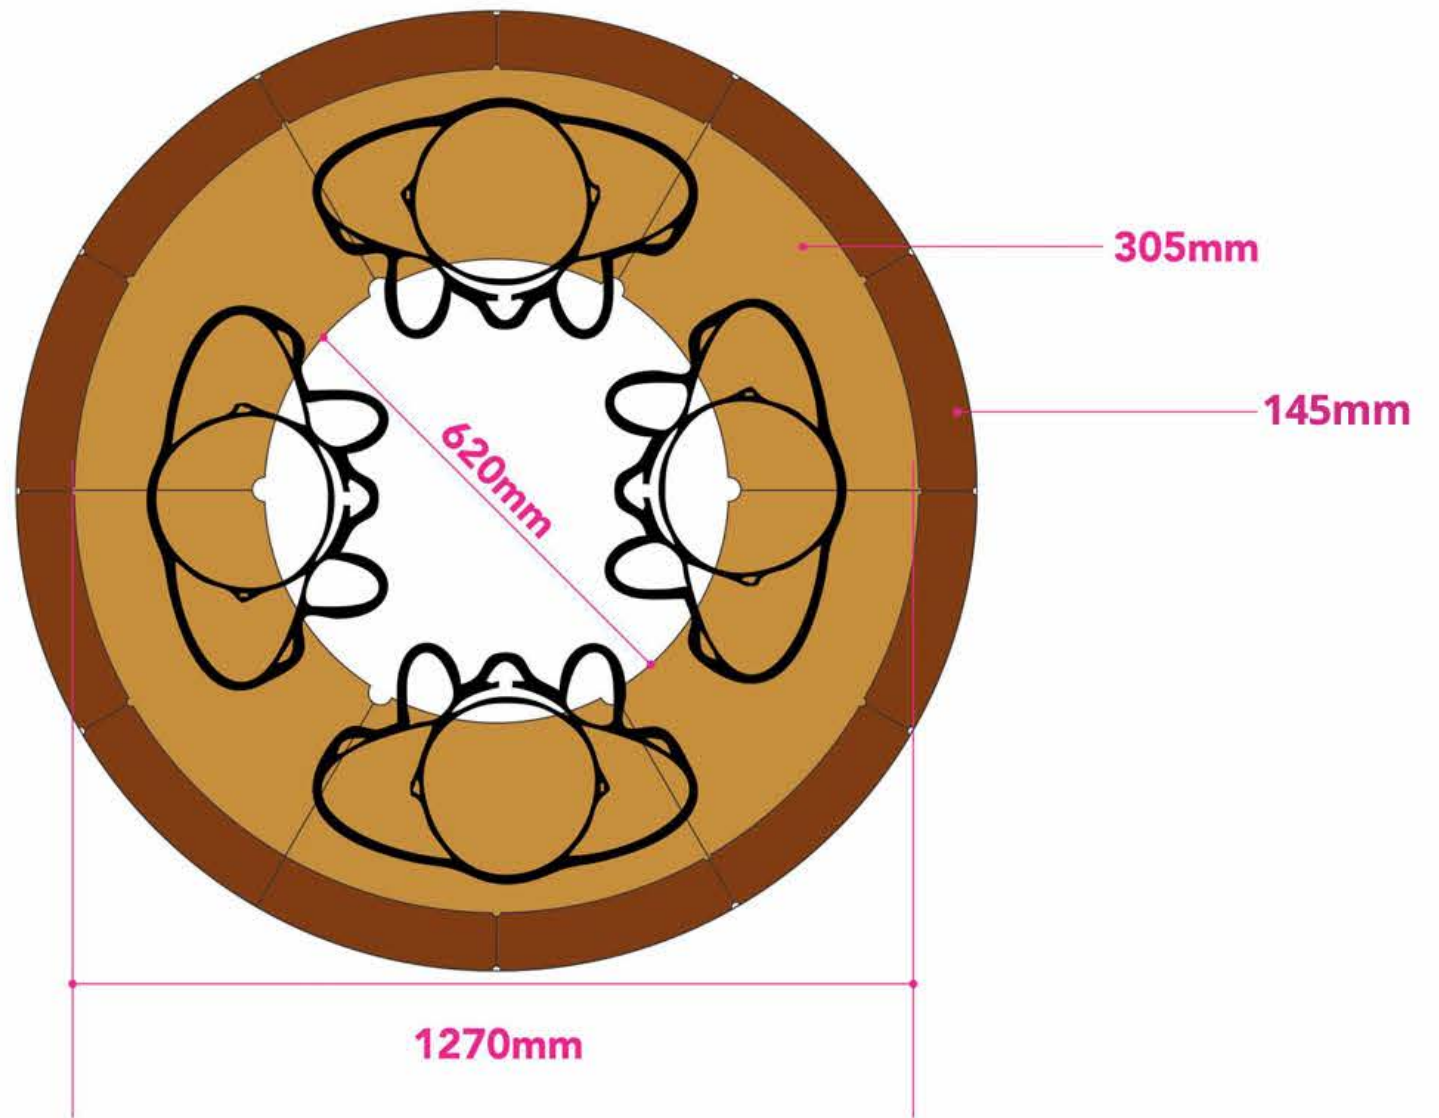

SMALL

PUMP STEPS

(ANTI-CLOCKWISE SHOWN)