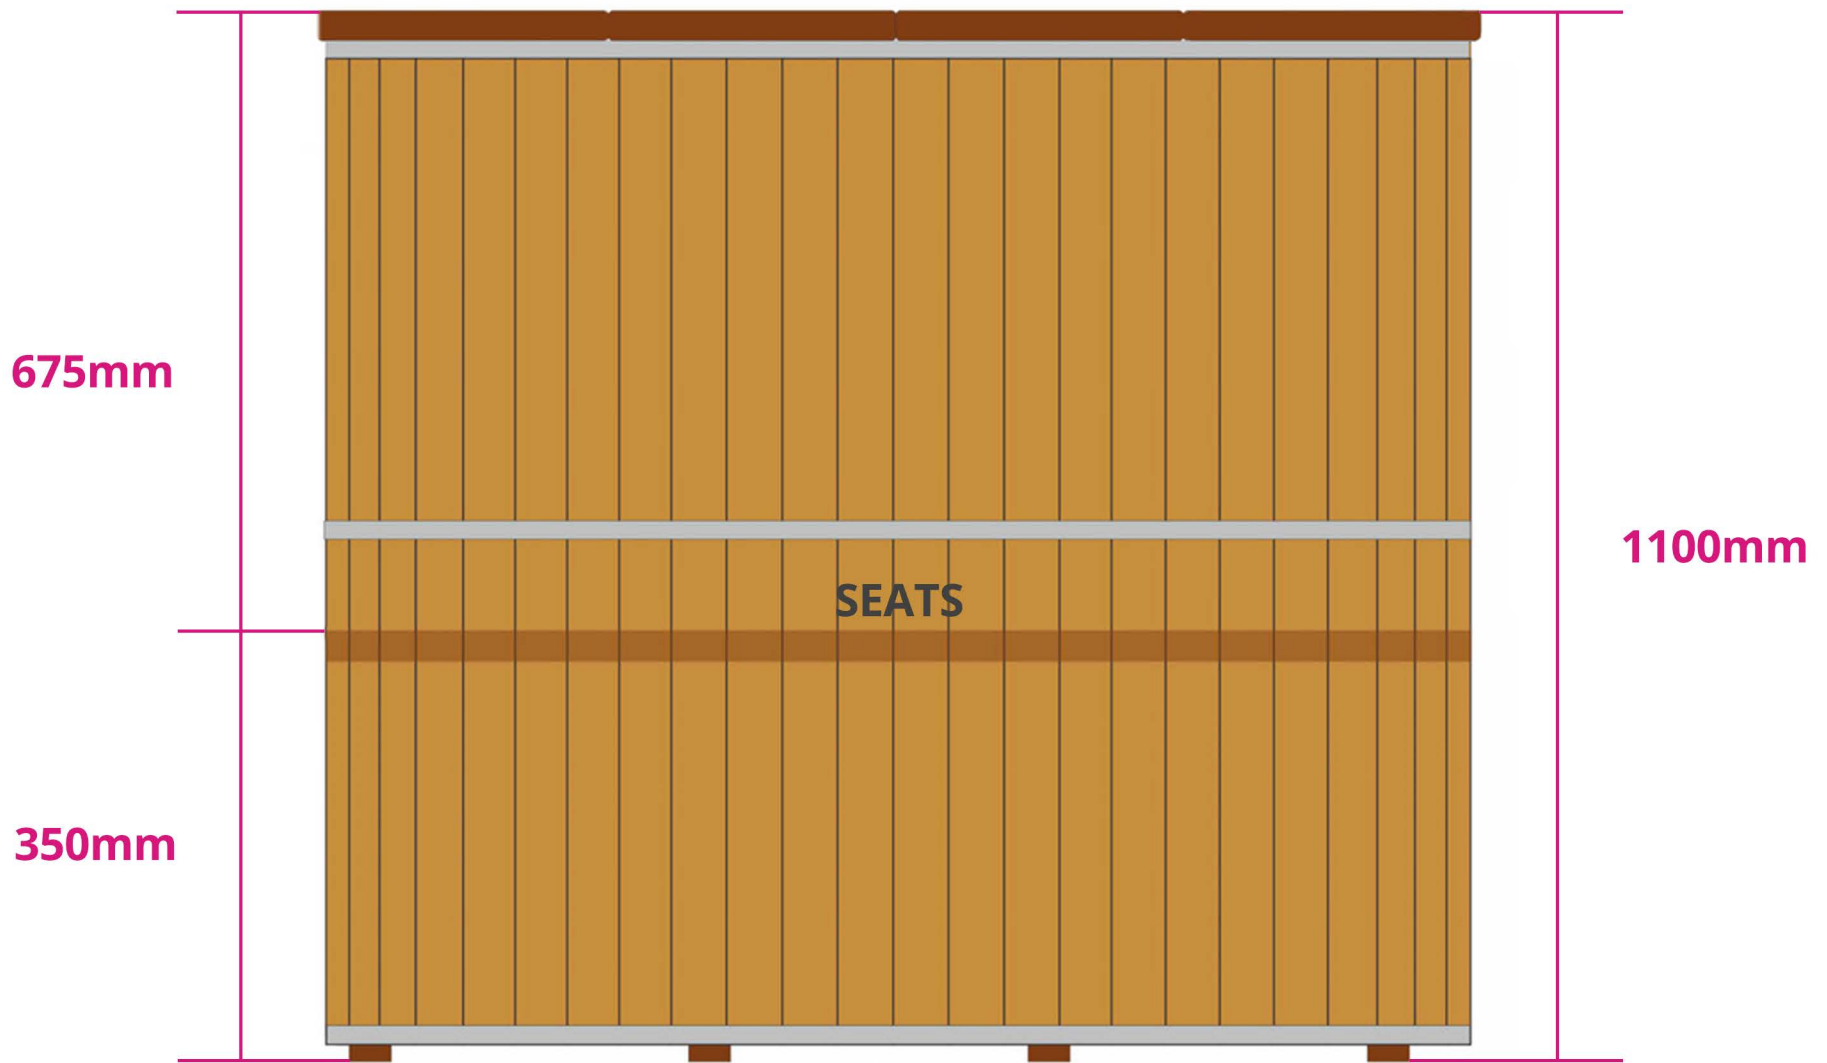

MEDIUM

TALL HEIGHT

(STANDARD HEIGHT)

SHORT HEIGHT

PUMP STEPS

(ANTI-CLOCKWISE SHOWN)