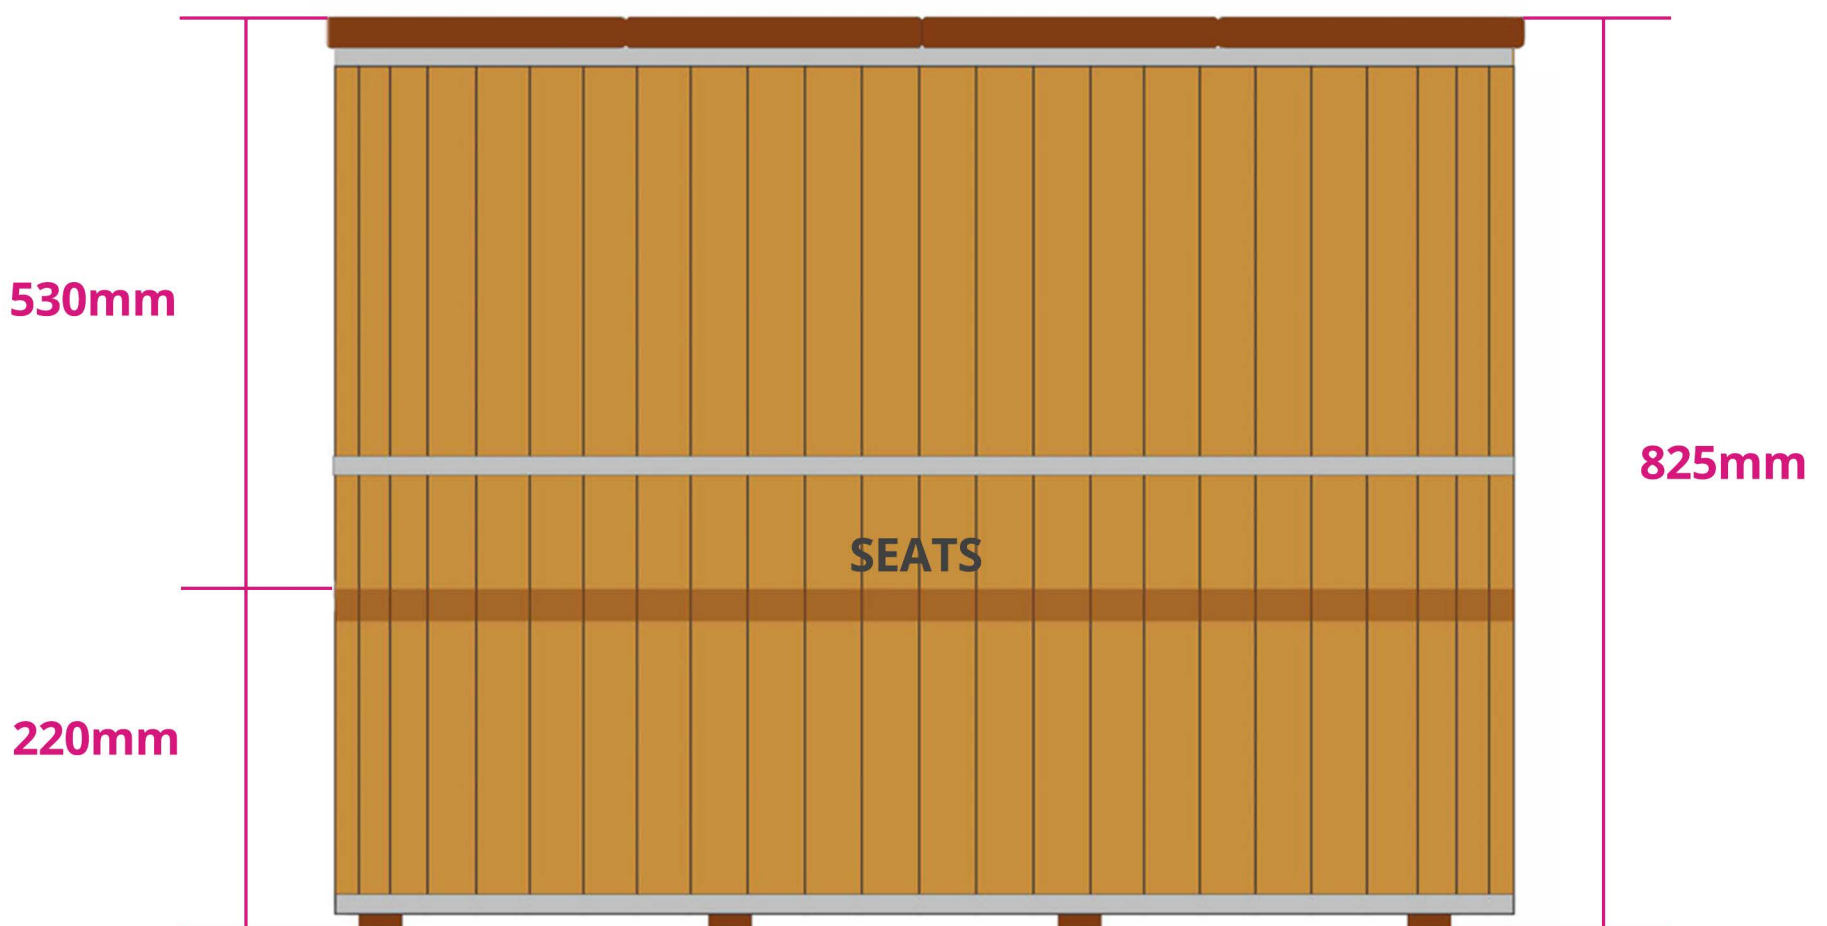

MEDIUM

TALL HEIGHT

(STANDARD HEIGHT)

SHORT HEIGHT

PUMP STEPS

(ANTI-CLOCKWISE SHOWN)