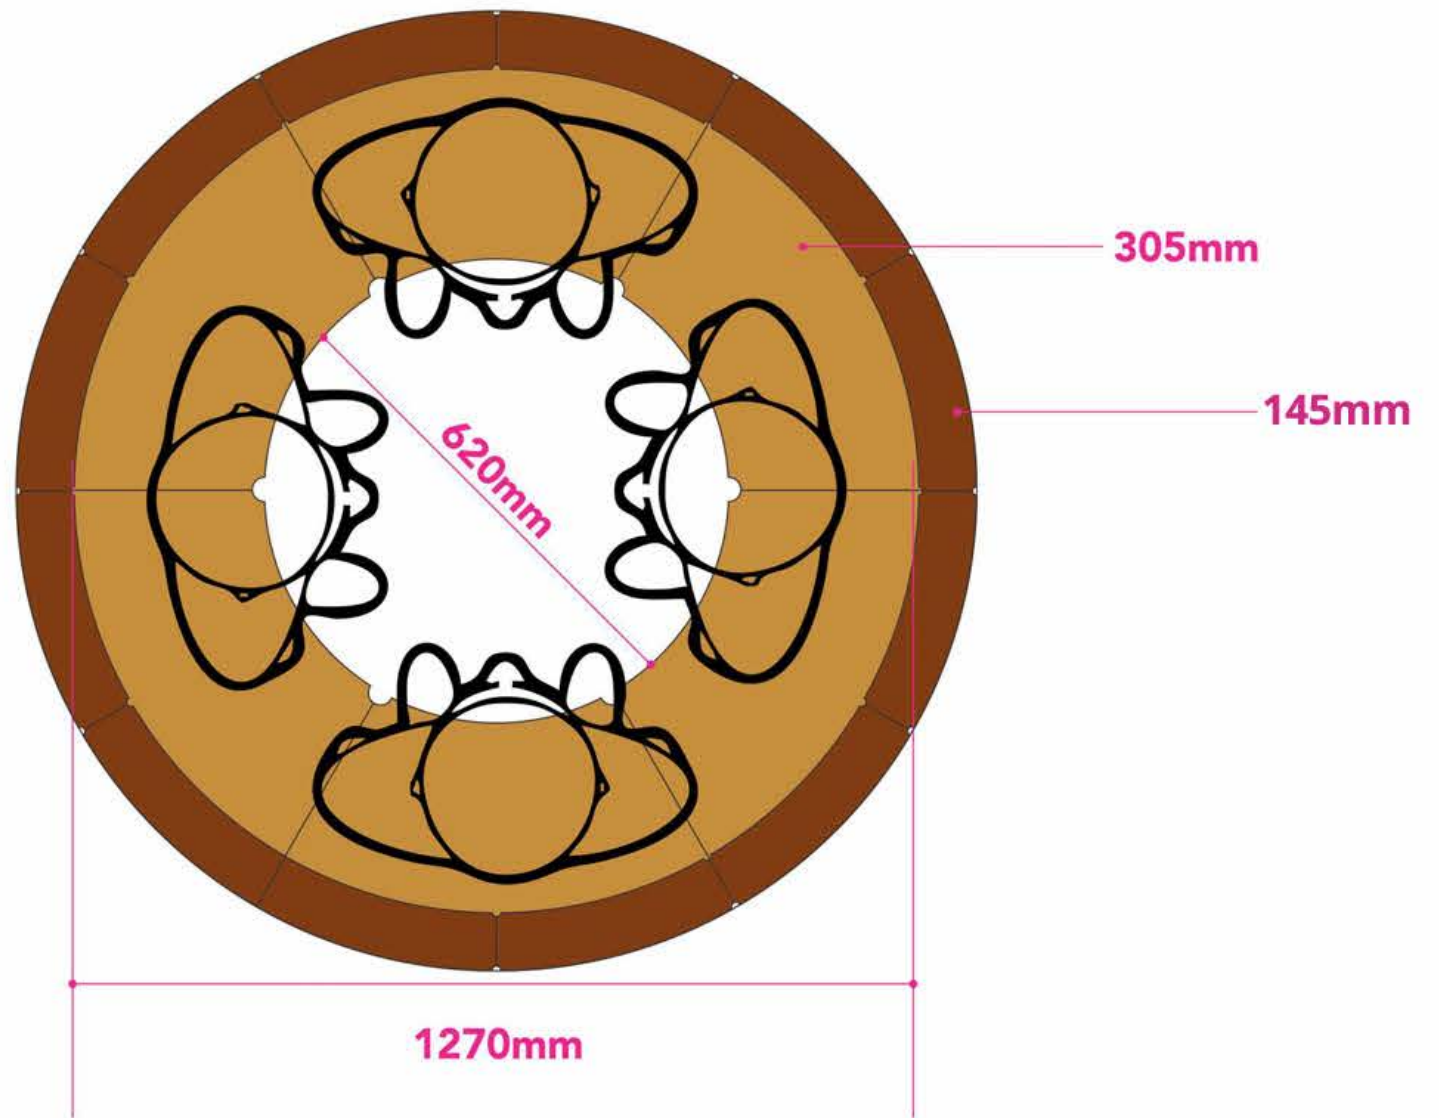

SMALL

TALL HEIGHT

(STANDARD HEIGHT)

SHORT HEIGHT

PUMP STEPS

(ANTI-CLOCKWISE SHOWN)