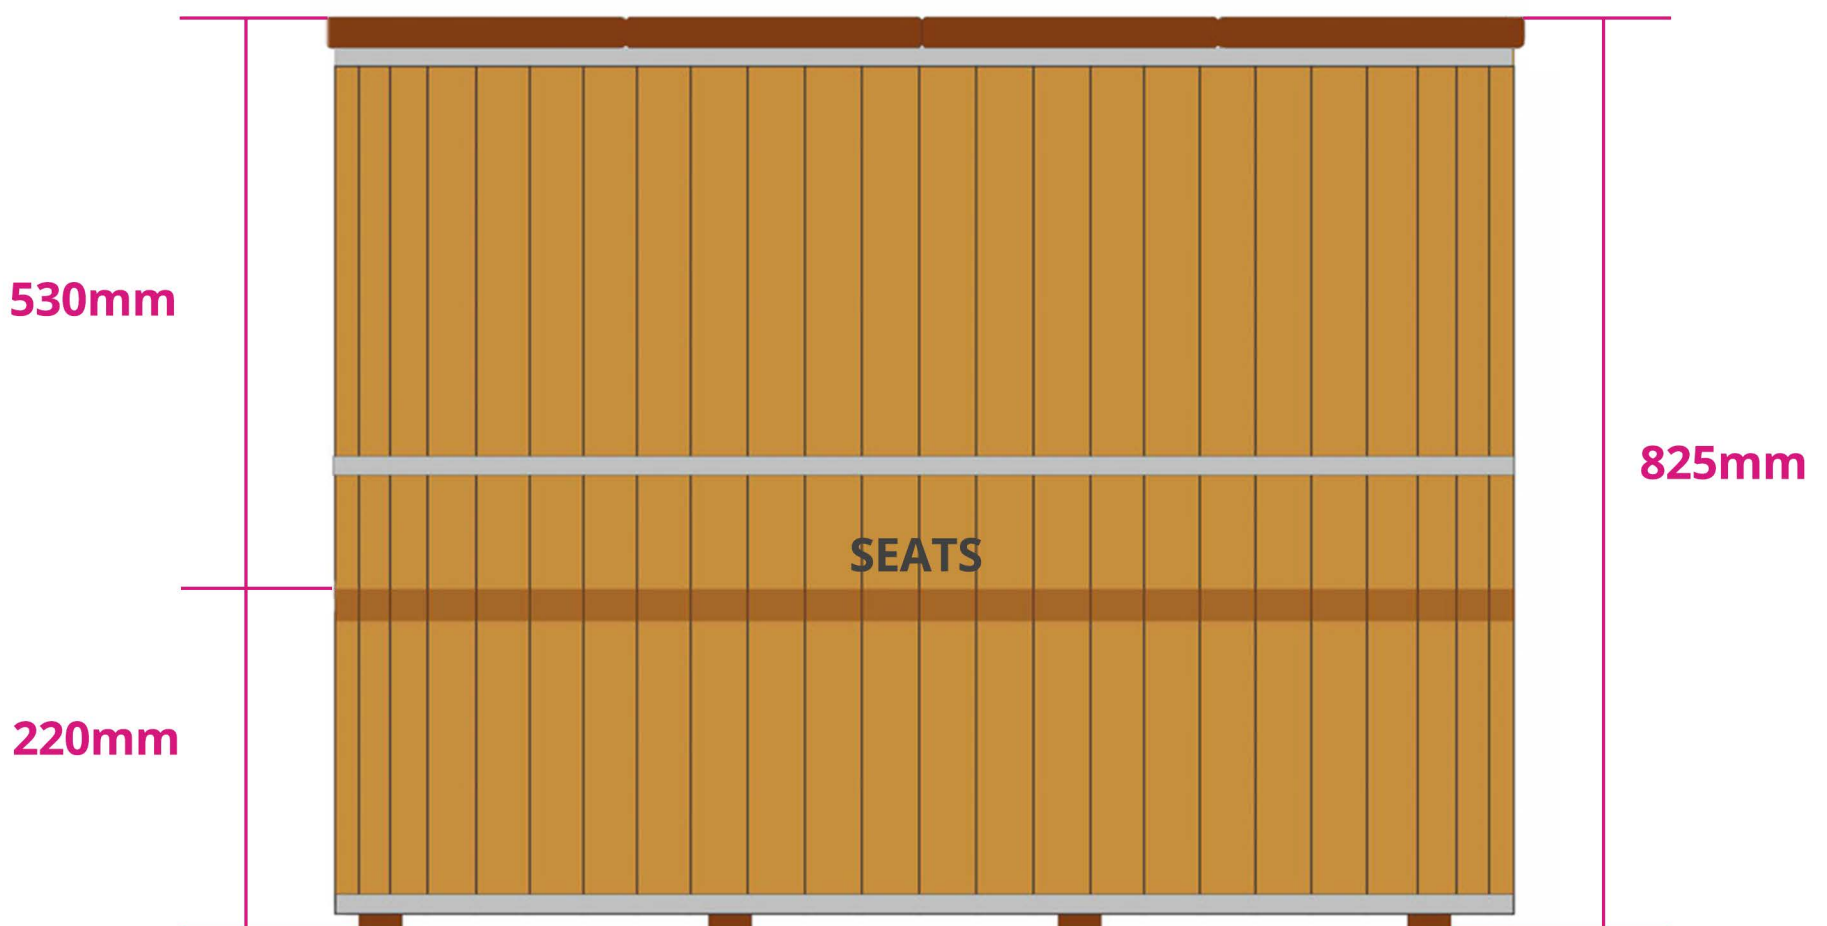

SMALL

TALL HEIGHT

(STANDARD HEIGHT)

SHORT HEIGHT

PUMP STEPS

(ANTI-CLOCKWISE SHOWN)