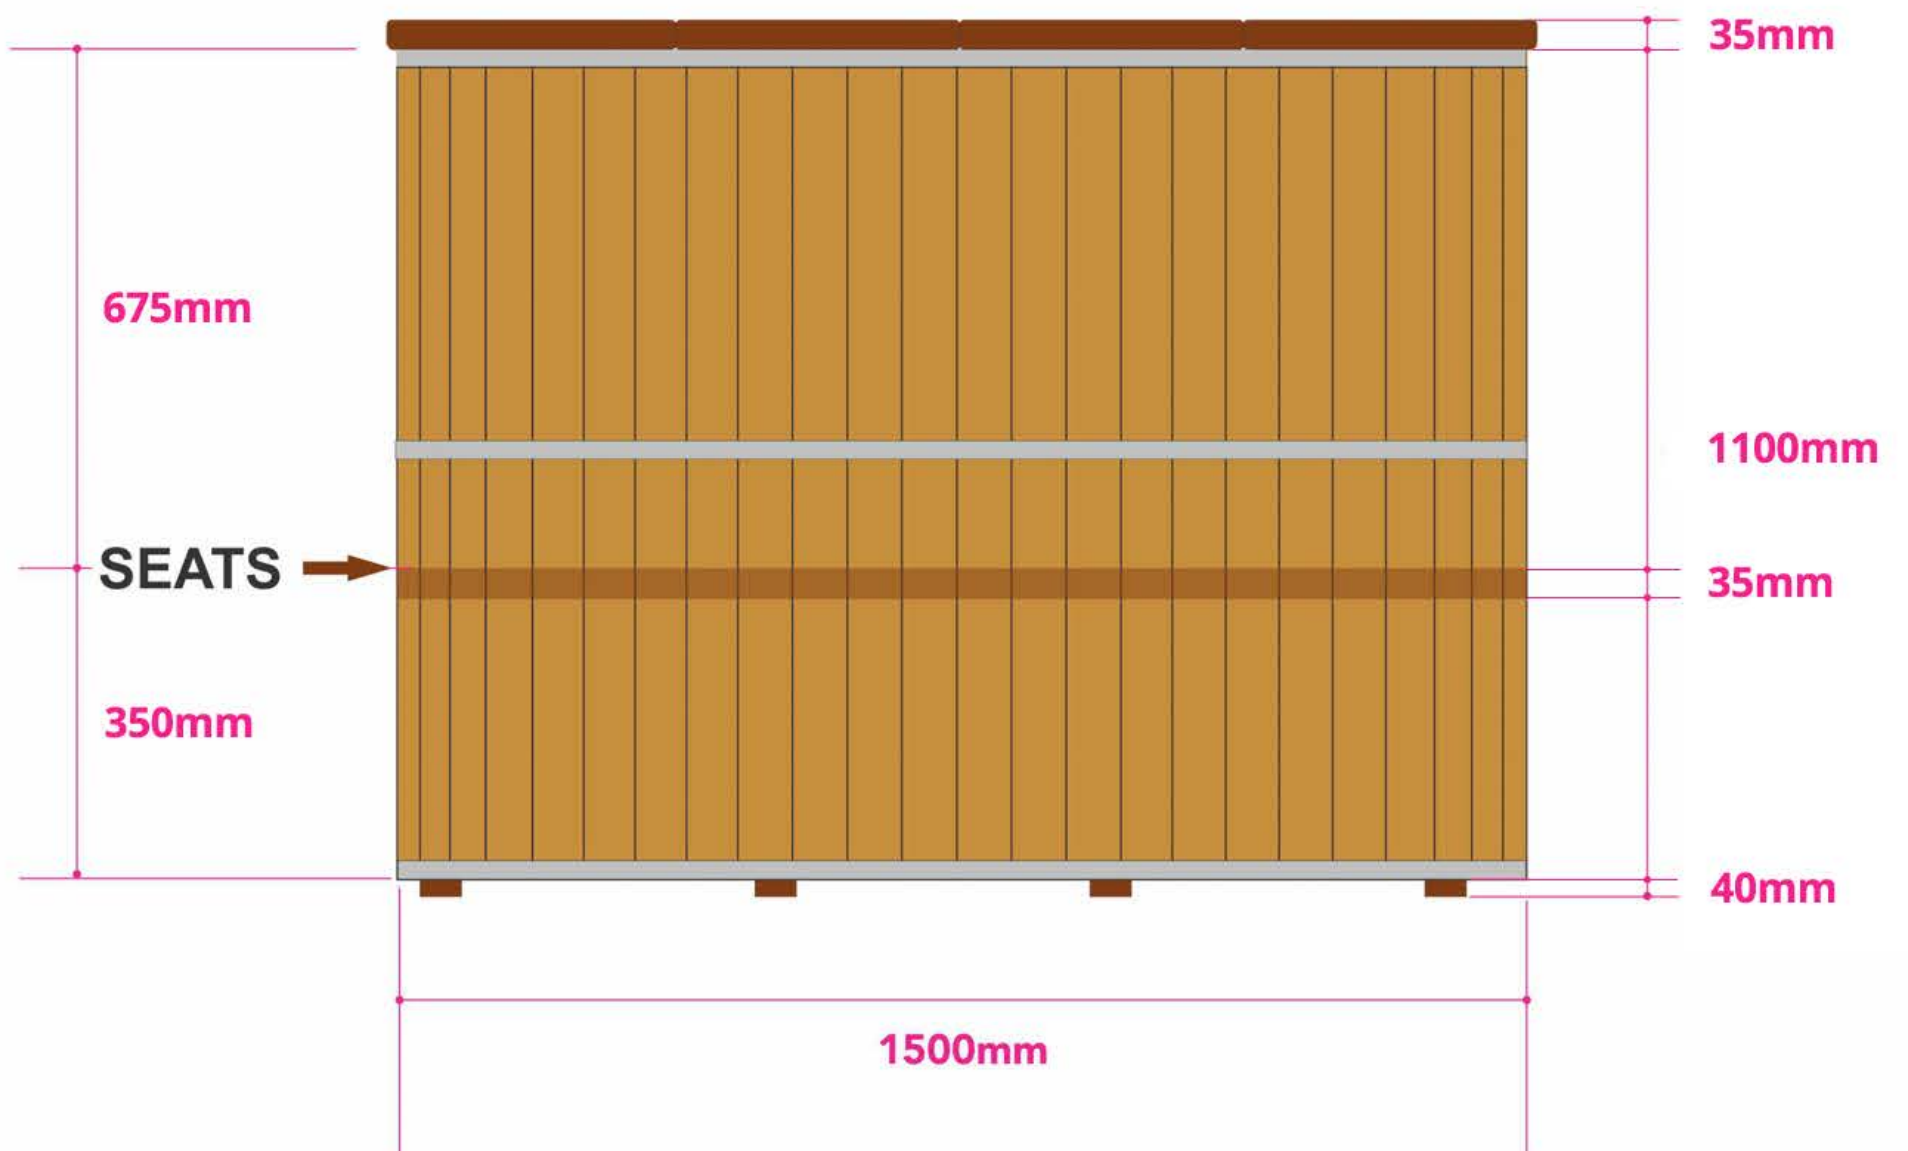

SMALL

TALL HEIGHT

(STANDARD HEIGHT)

SHORT HEIGHT

PUMP STEPS

(ANTI-CLOCKWISE SHOWN)