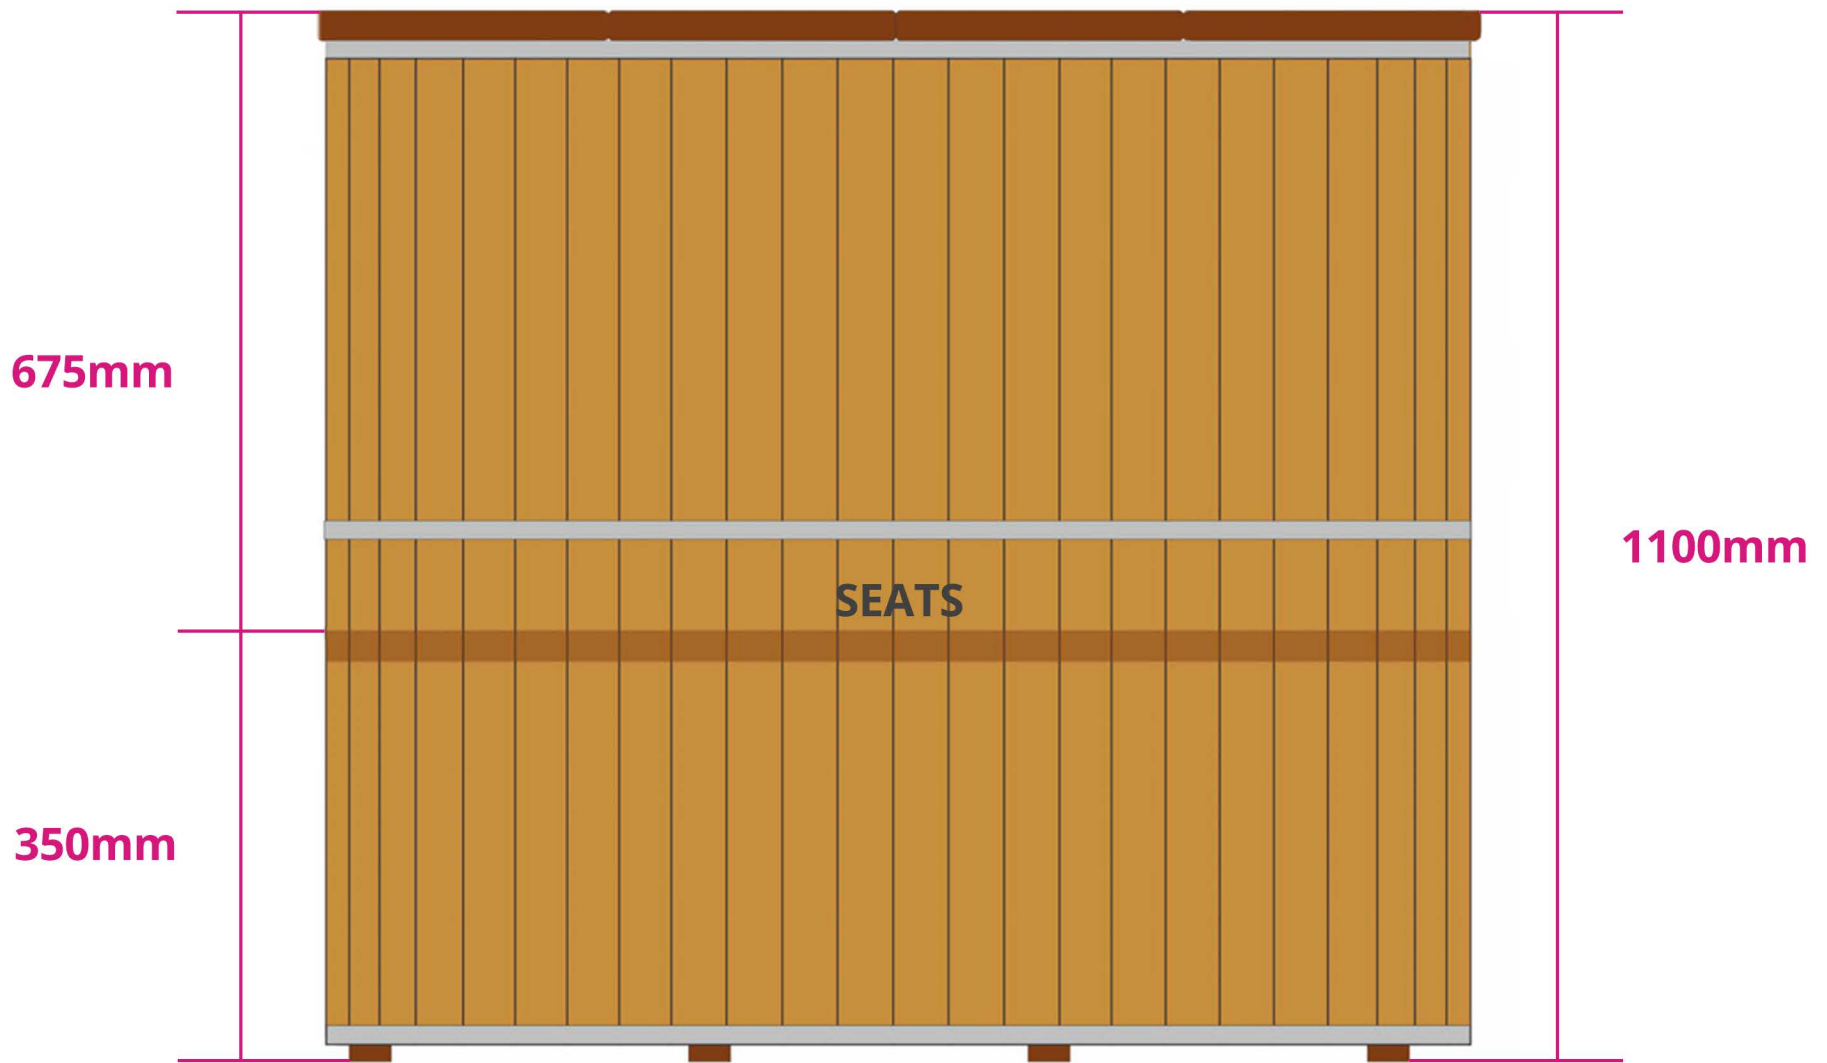

SMALL

TALL HEIGHT

(STANDARD HEIGHT)

SHORT HEIGHT

PUMP STEPS

(ANTI-CLOCKWISE SHOWN)