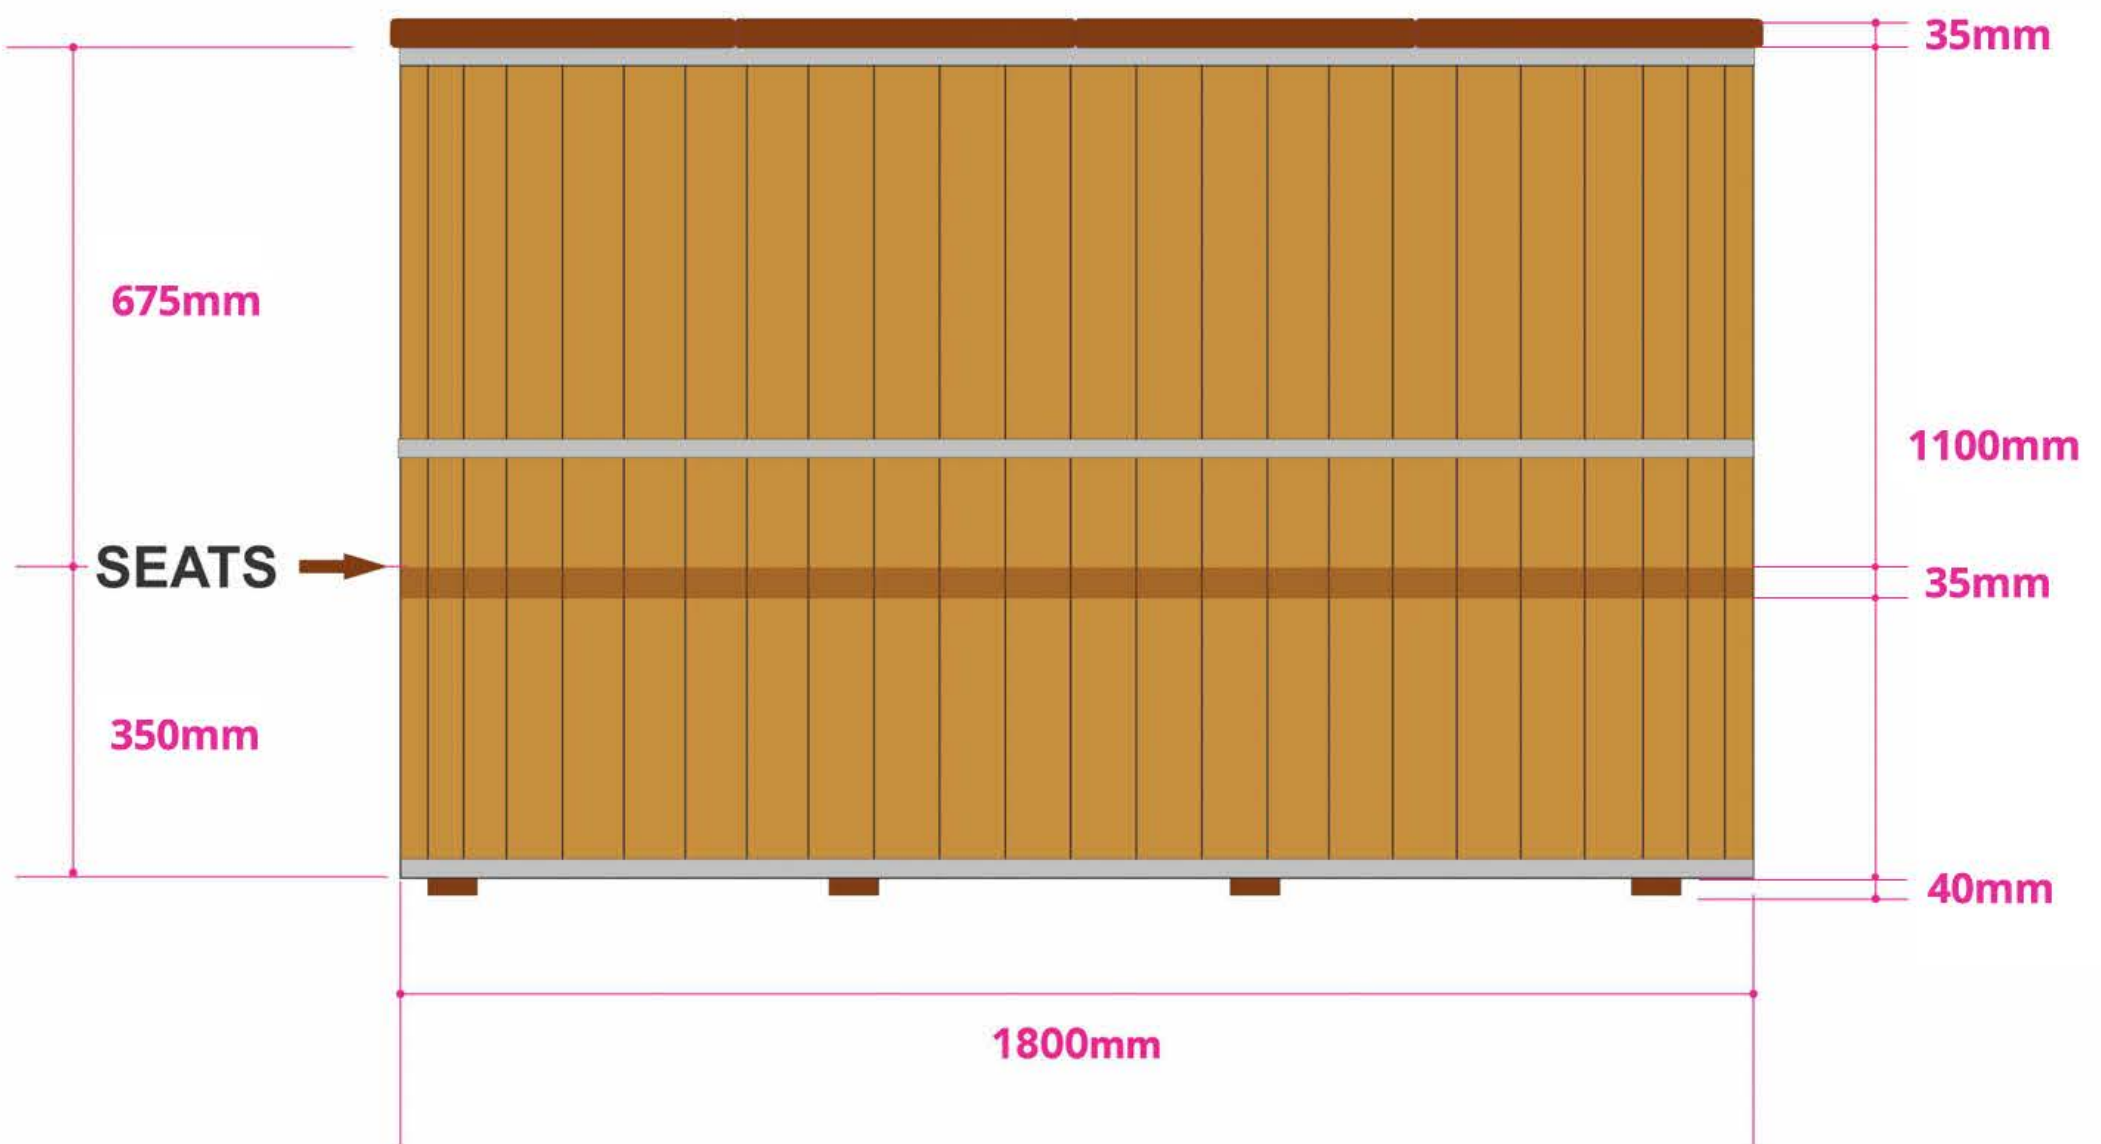

MEDIUM

TALL HEIGHT

(STANDARD HEIGHT)

SHORT HEIGHT

PUMP STEPS

(ANTI-CLOCKWISE SHOWN)