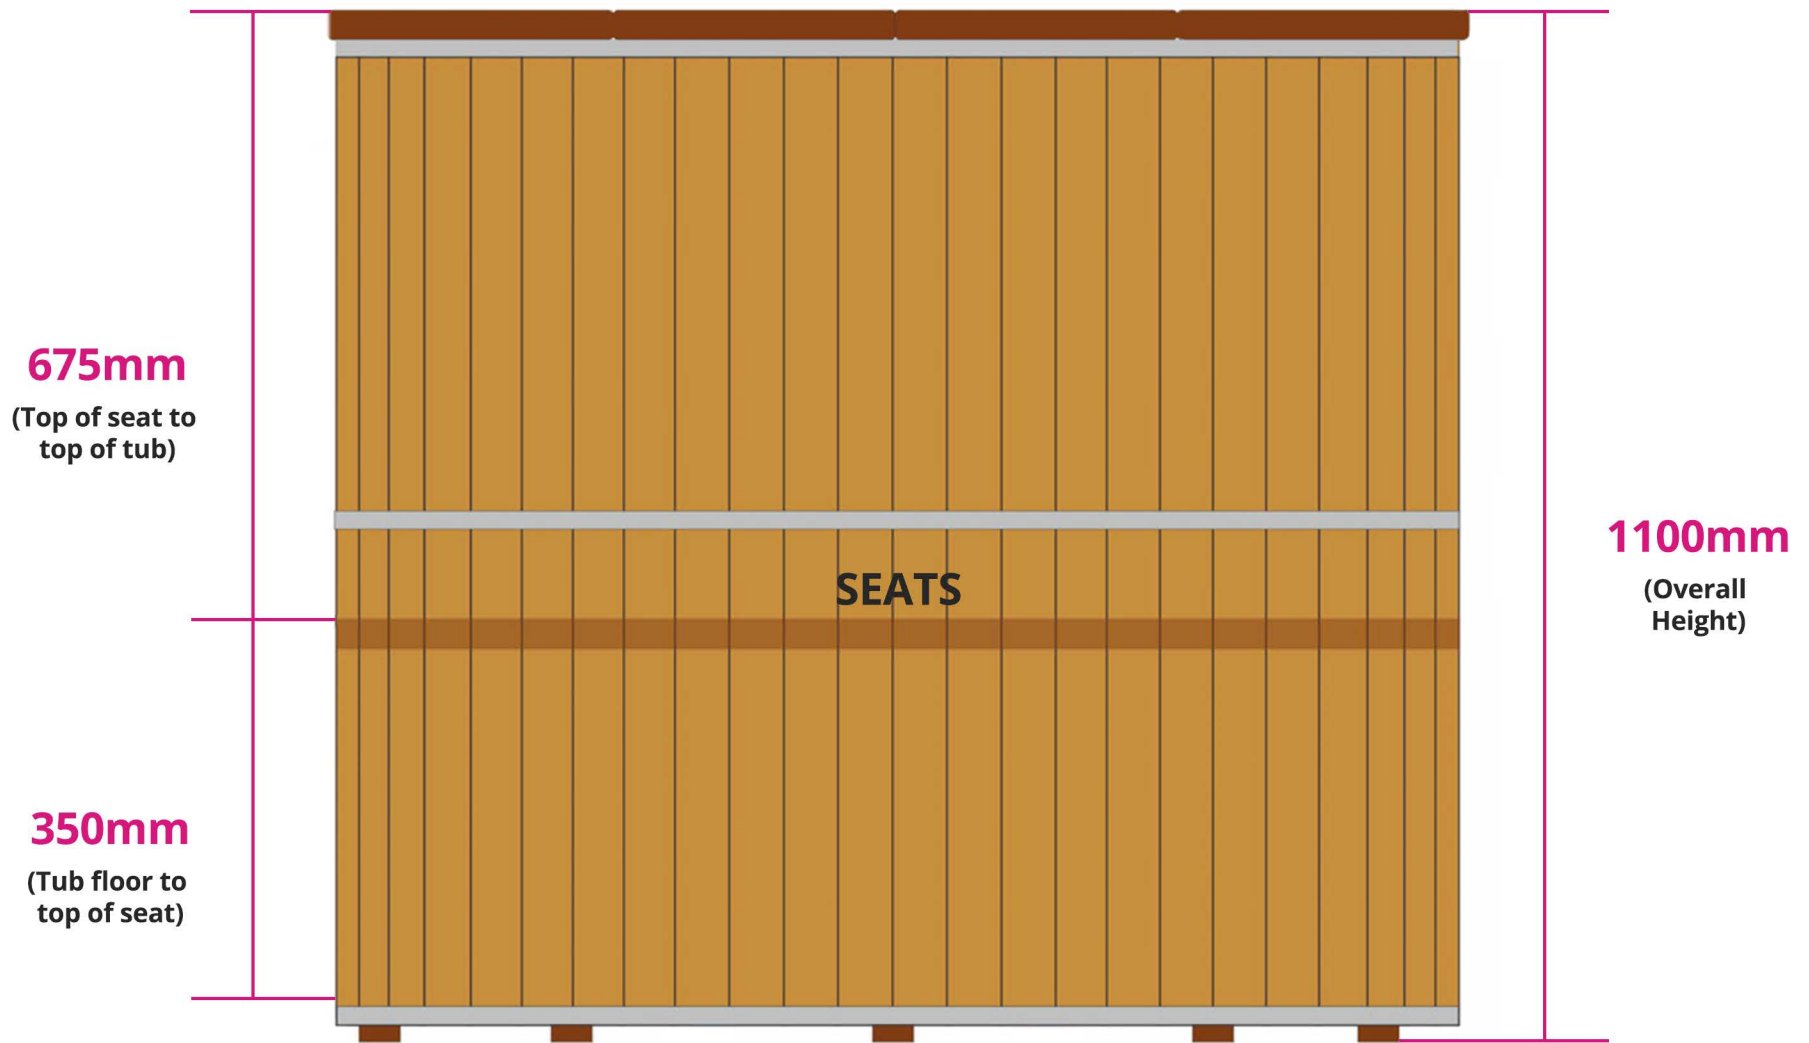

MEDIUM

TALL HEIGHT

(STANDARD HEIGHT)

SHORT HEIGHT

PUMP STEPS

(ANTI-CLOCKWISE SHOWN)