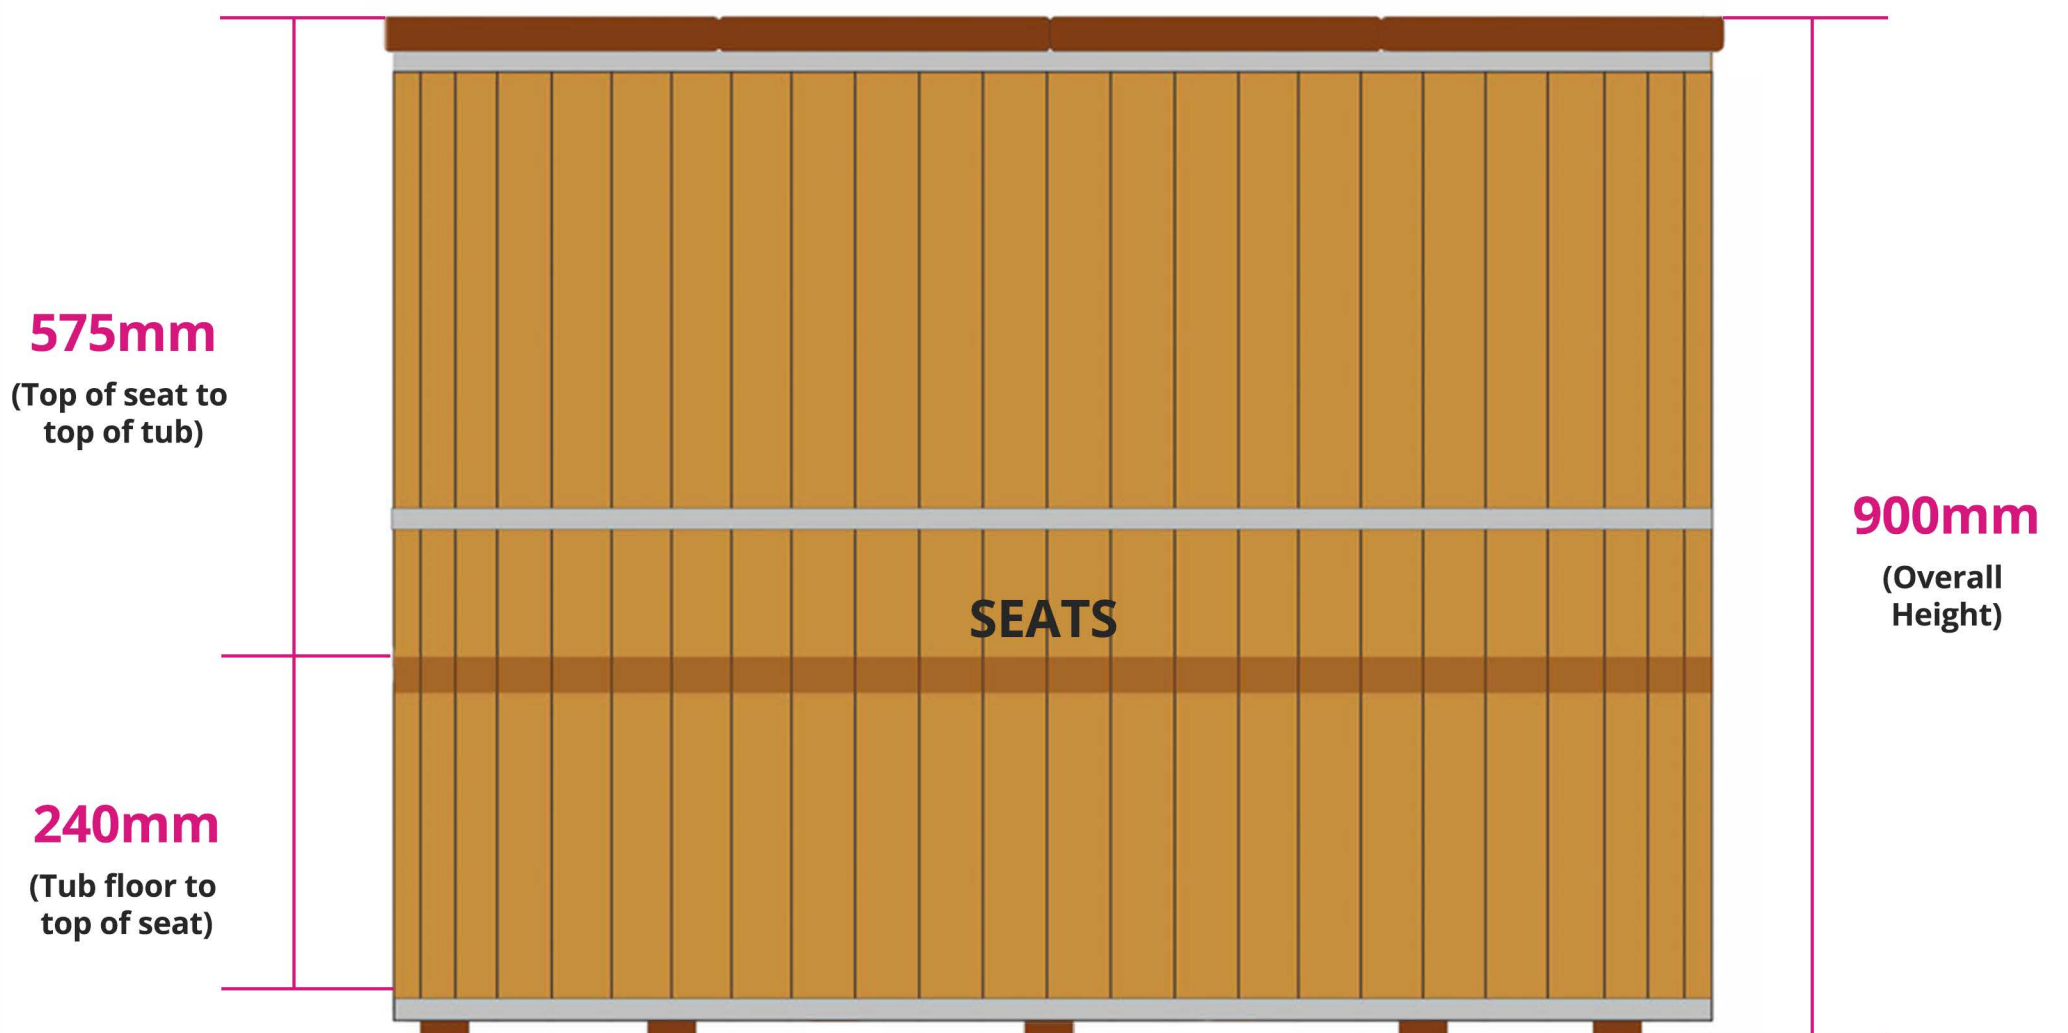

MEDIUM

TALL HEIGHT

(STANDARD HEIGHT)

SHORT HEIGHT

PUMP STEPS

(ANTI-CLOCKWISE SHOWN)