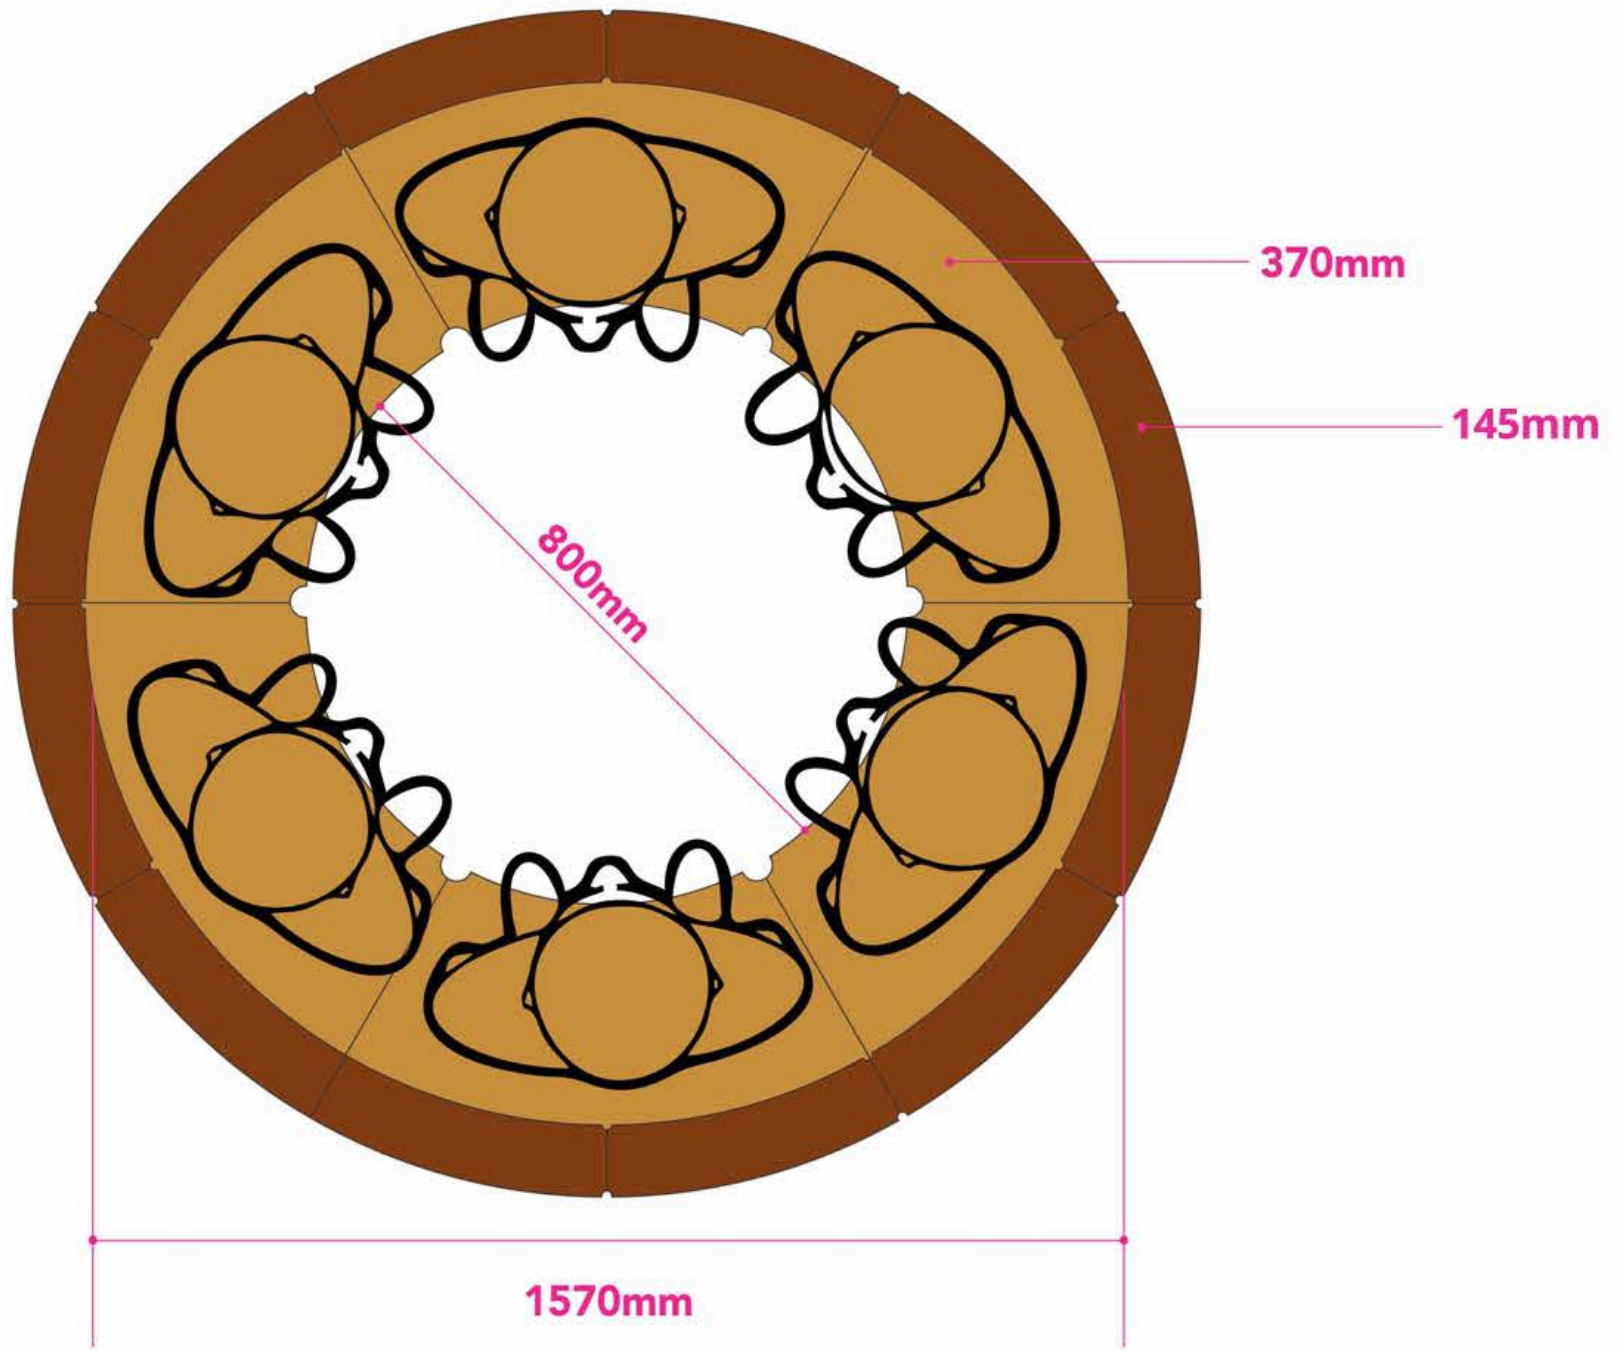

MEDIUM

TALL HEIGHT

(STANDARD HEIGHT)

SHORT HEIGHT

PUMP STEPS

(ANTI-CLOCKWISE SHOWN)