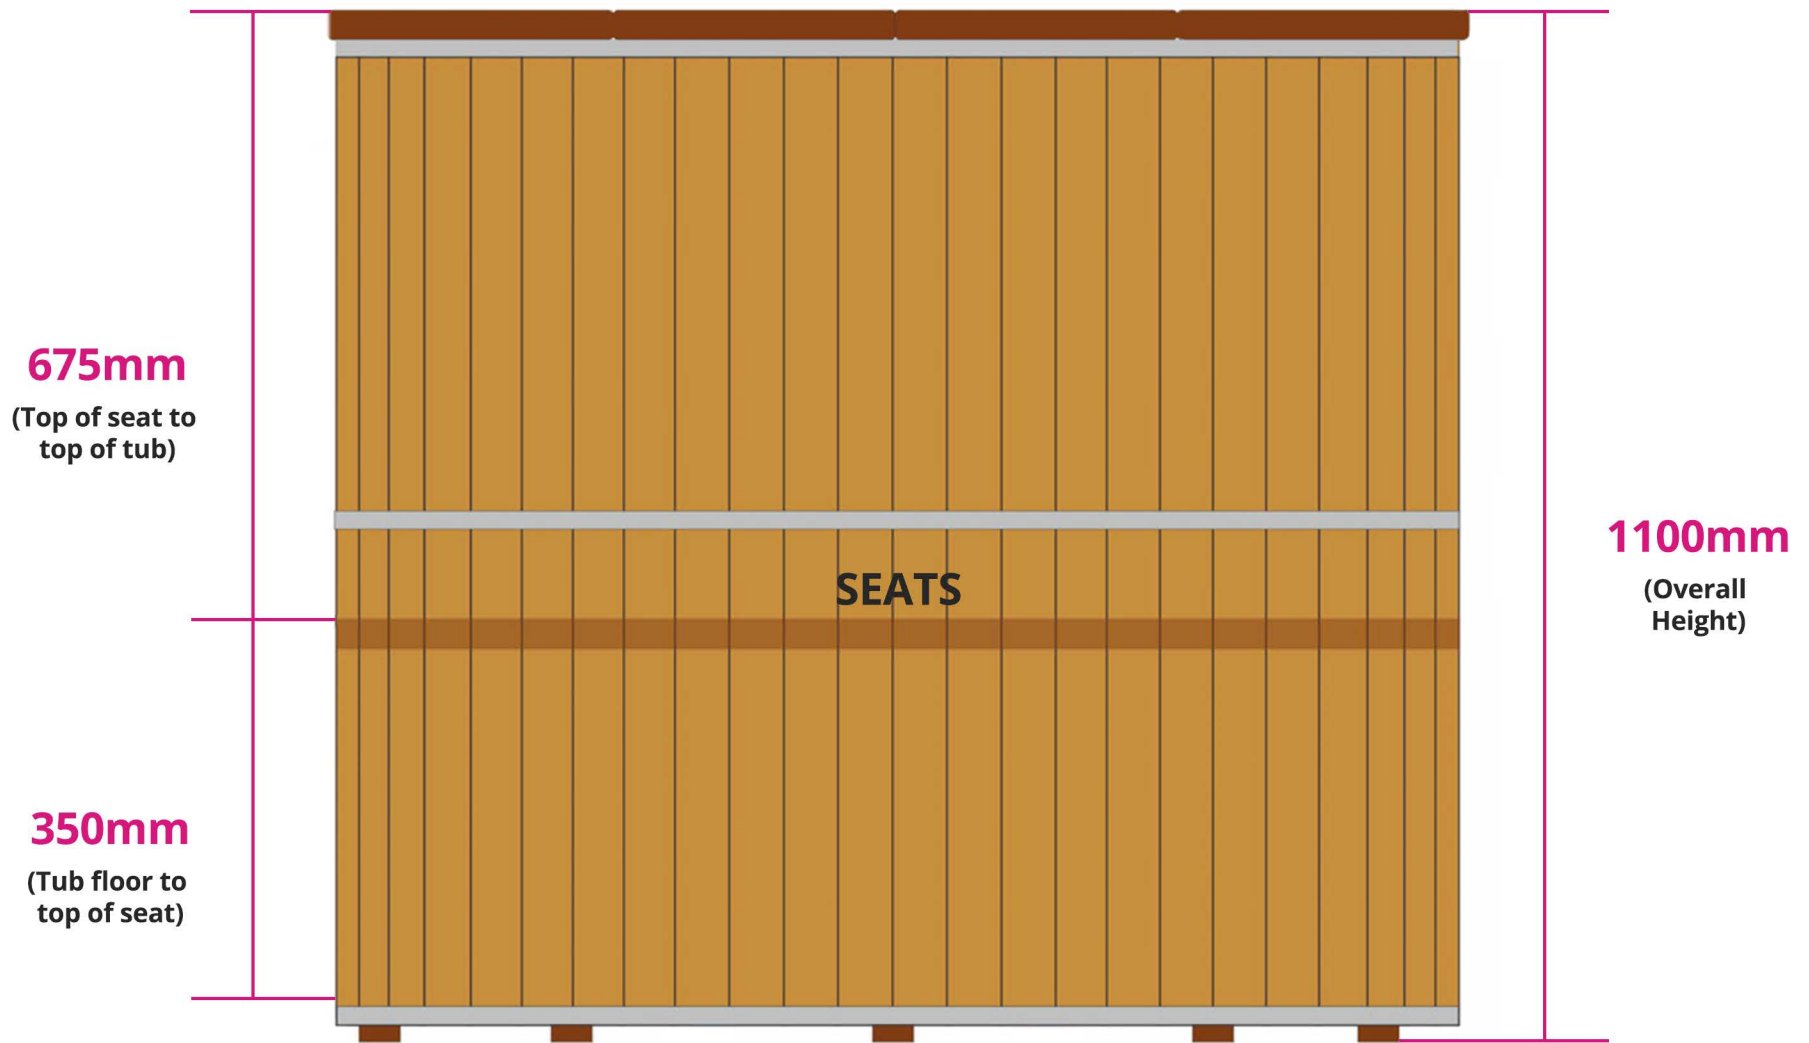

MEDIUM

TALL HEIGHT

(STANDARD HEIGHT)

SHORT HEIGHT

PUMP BOX

960mm

Height: 780mm