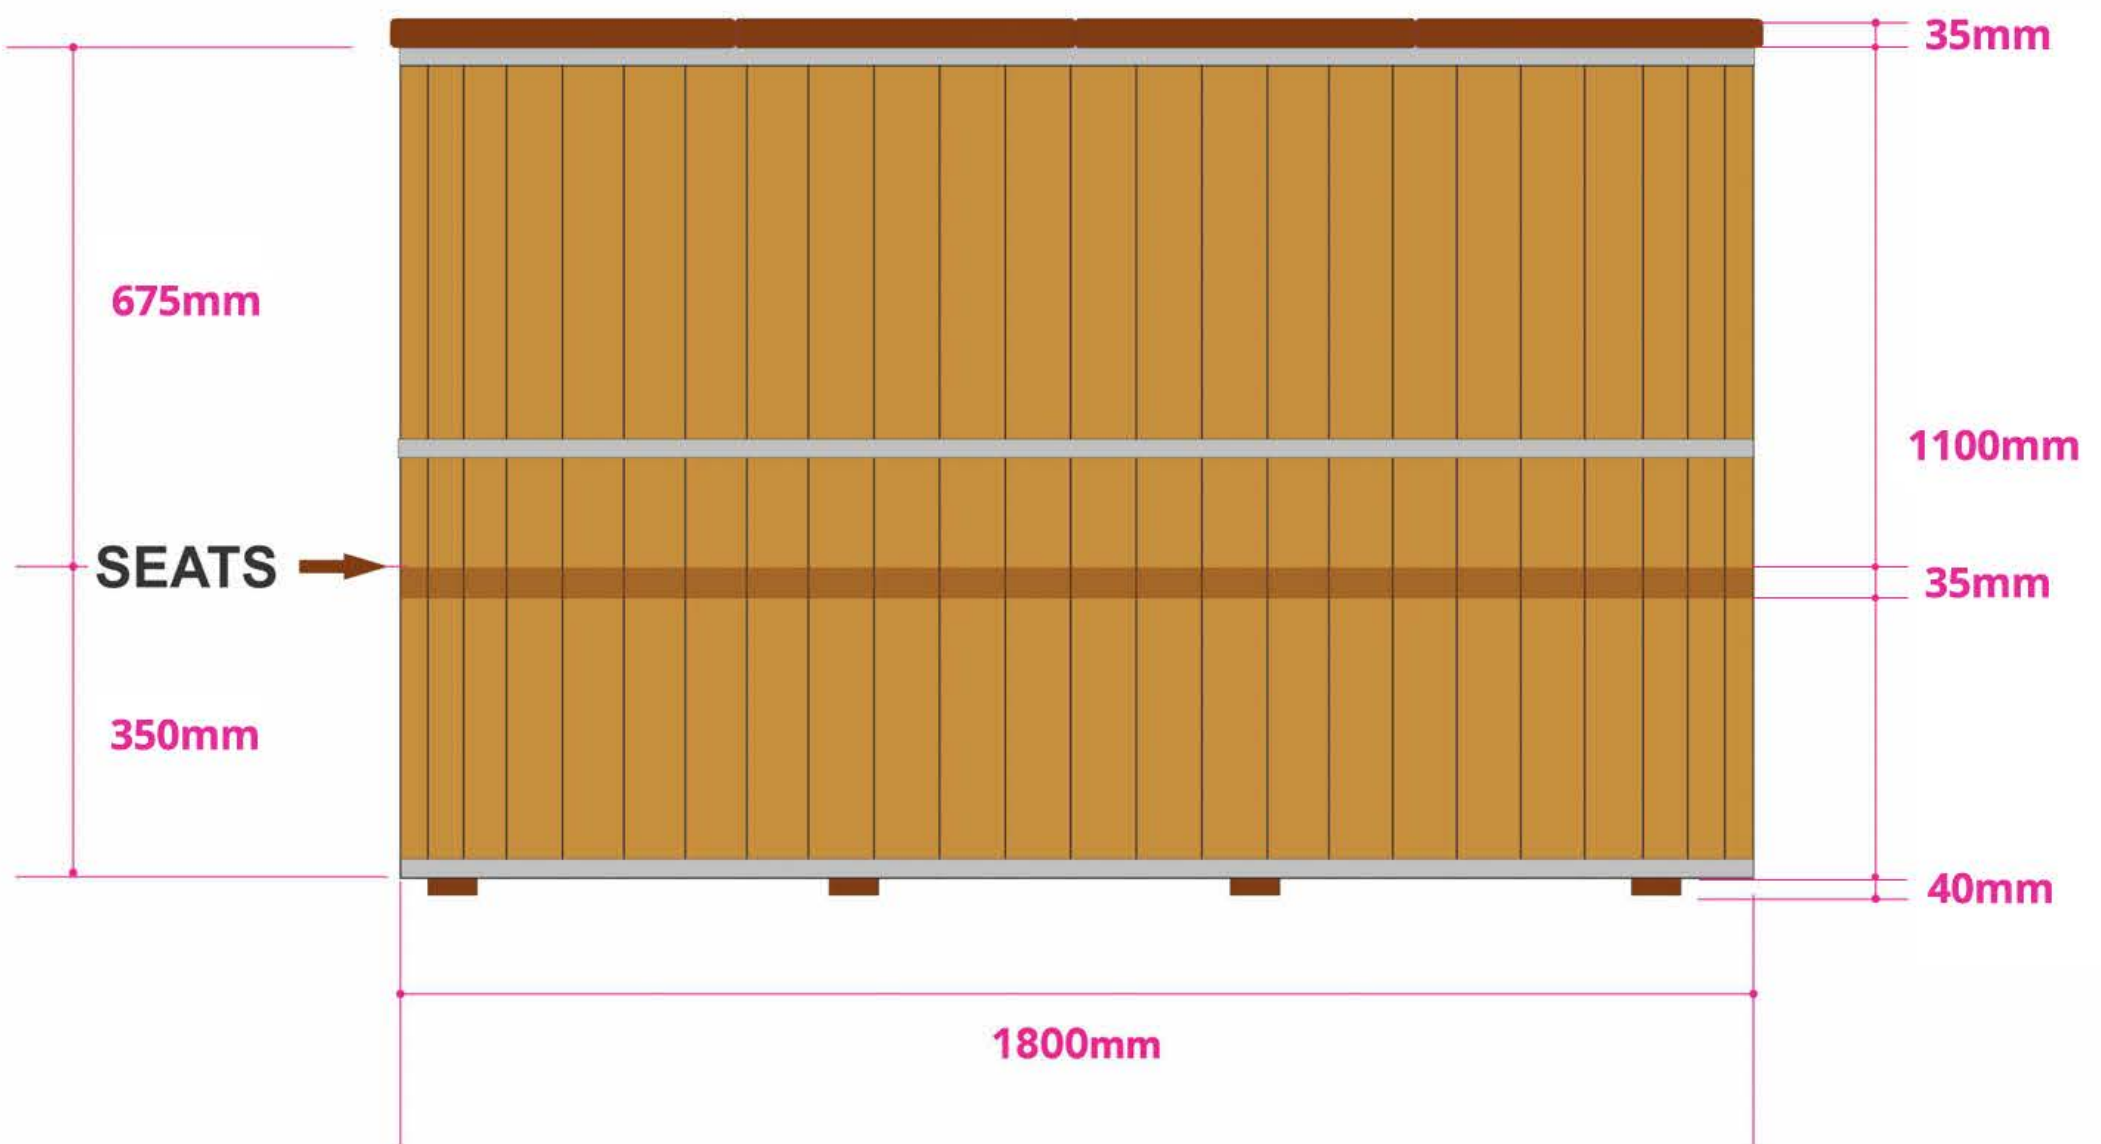

MEDIUM

TALL HEIGHT

(STANDARD HEIGHT)

SHORT HEIGHT

PUMP BOX

960mm

Height: 780mm