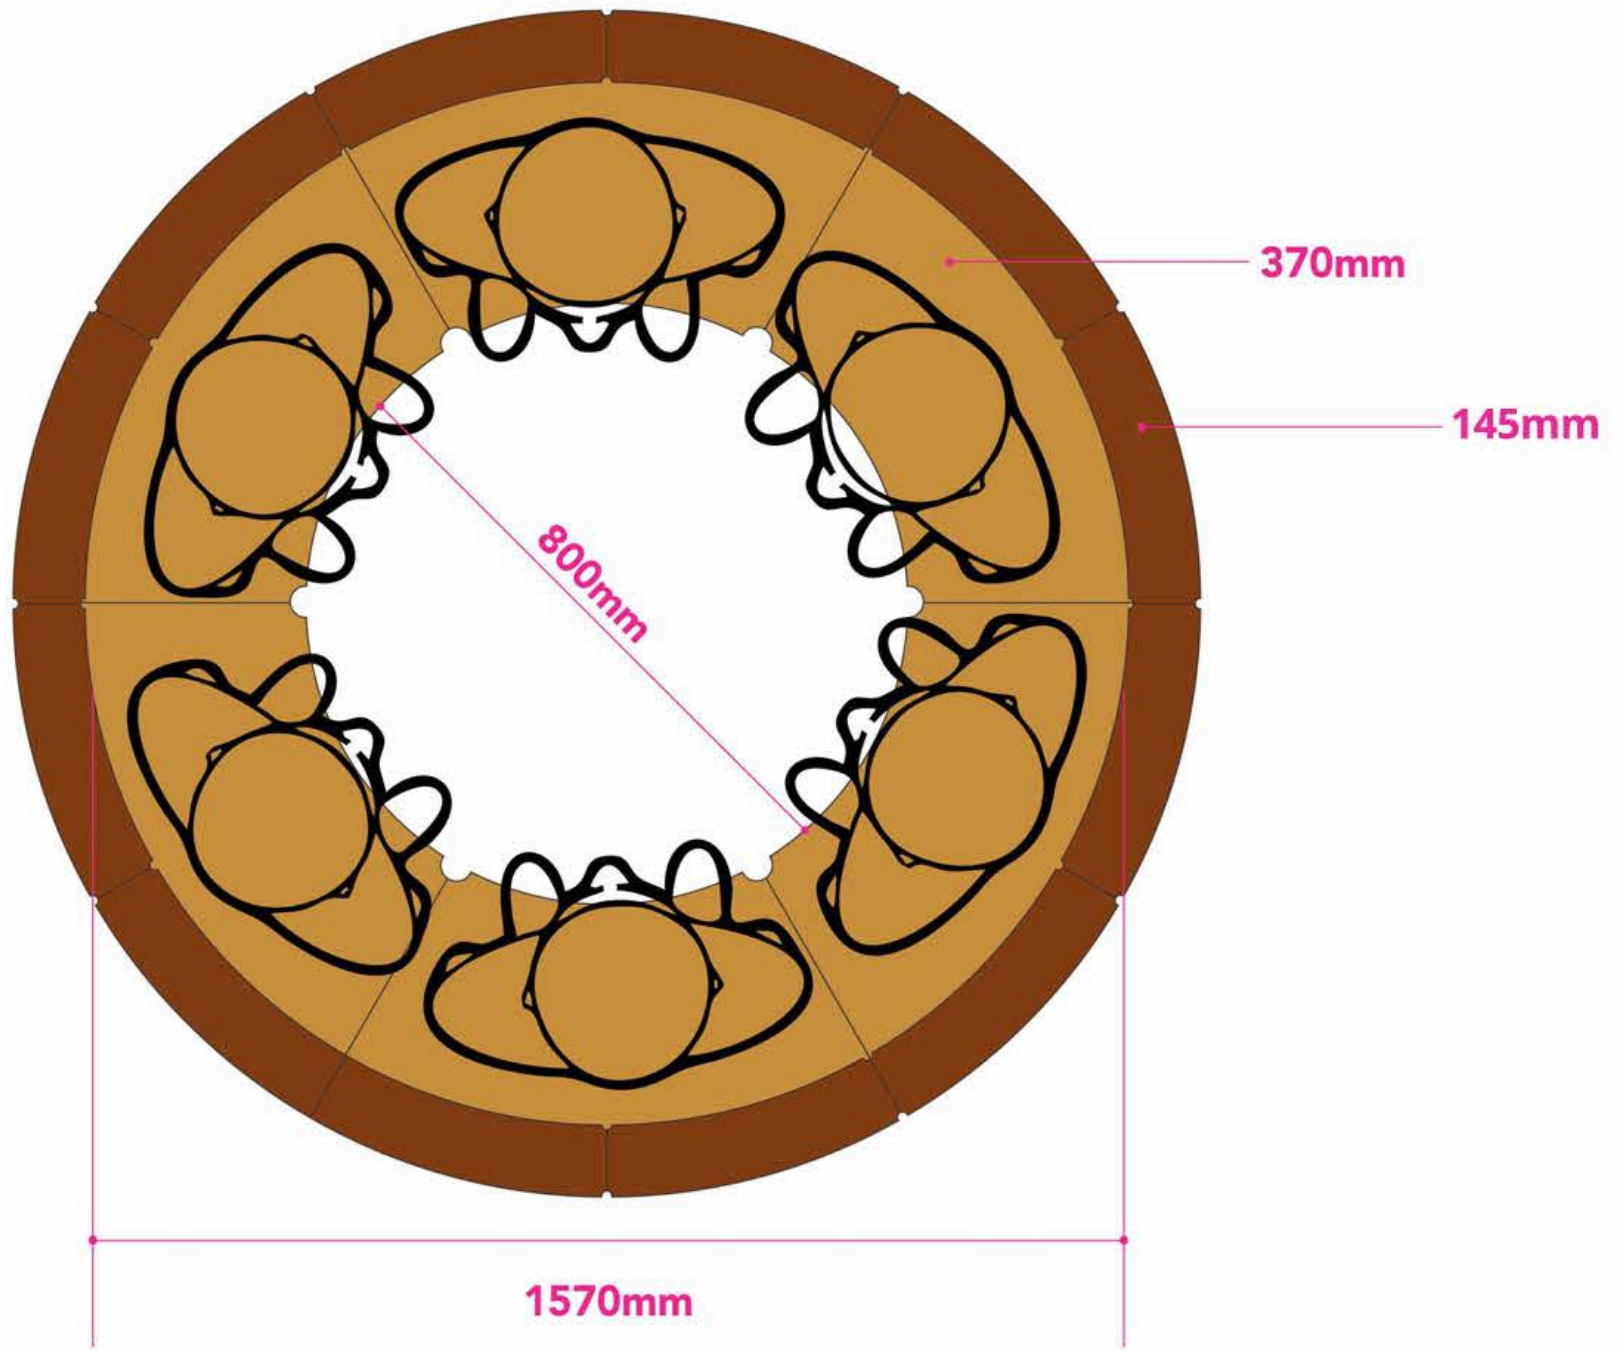

MEDIUM

TALL HEIGHT

(STANDARD HEIGHT)

SHORT HEIGHT

PUMP BOX

960mm

Height: 780mm