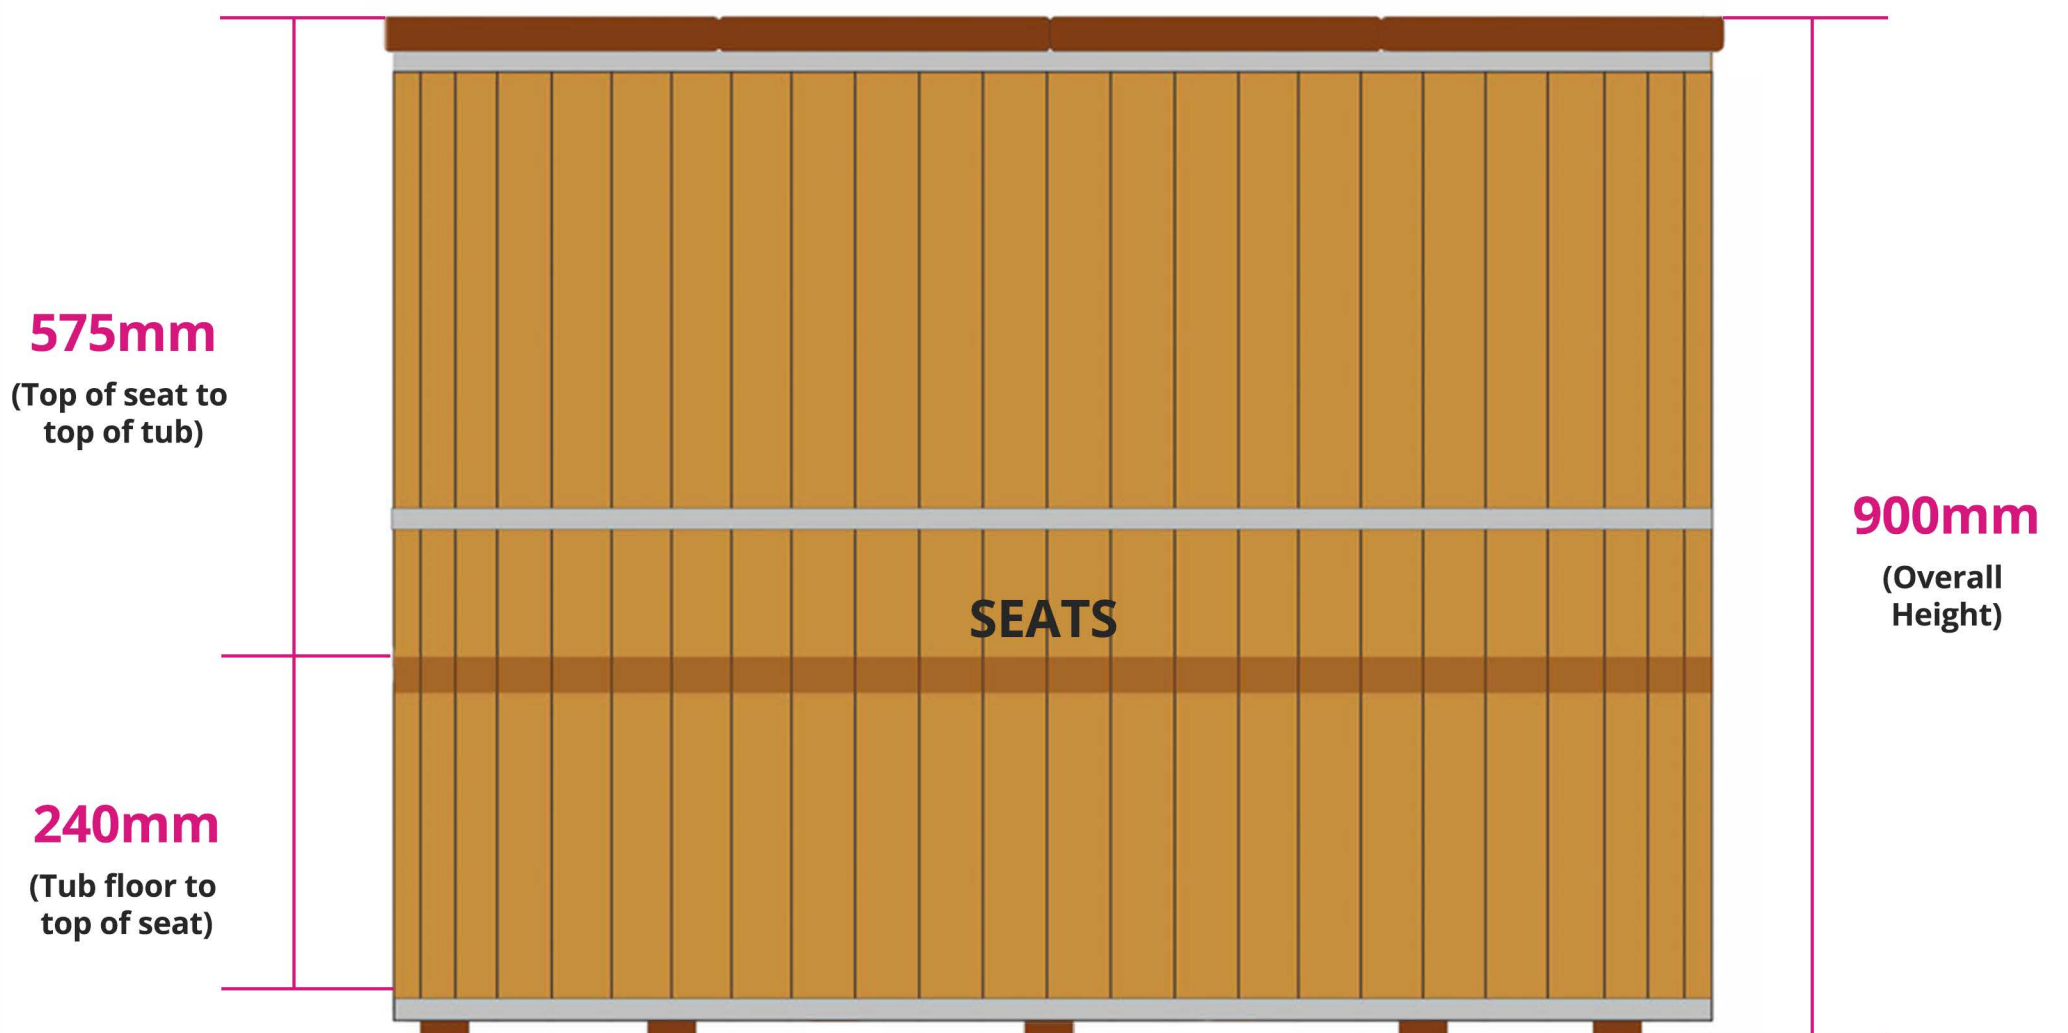

MEDIUM

TALL HEIGHT

(STANDARD HEIGHT)

SHORT HEIGHT

PUMP BOX

960mm

Height: 780mm