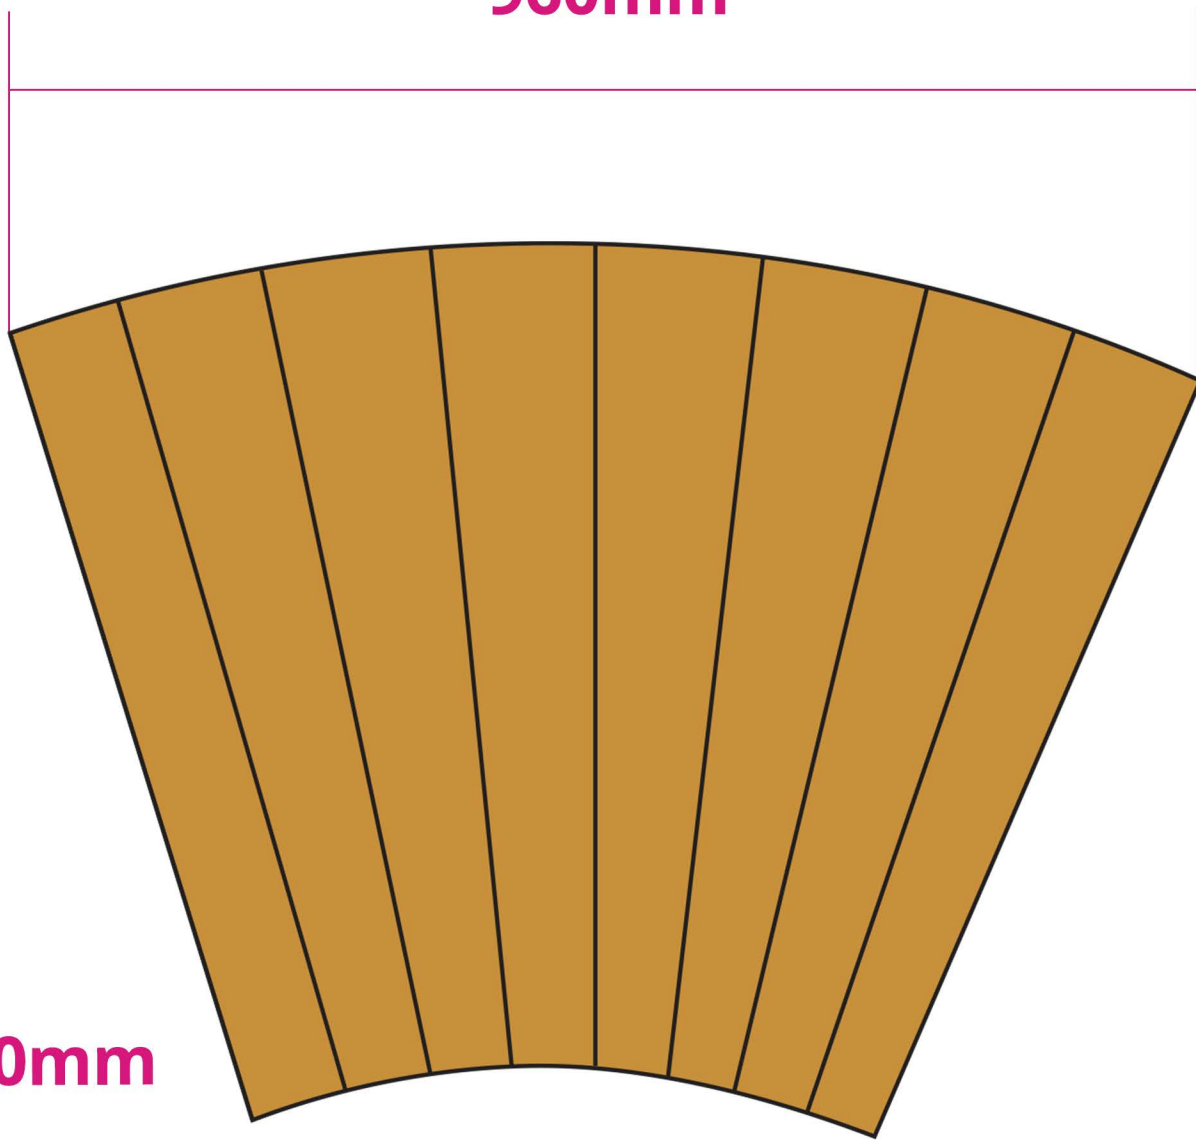

MEDIUM

TALL HEIGHT

(STANDARD HEIGHT)

SHORT HEIGHT

PUMP BOX

960mm

Height: 780mm