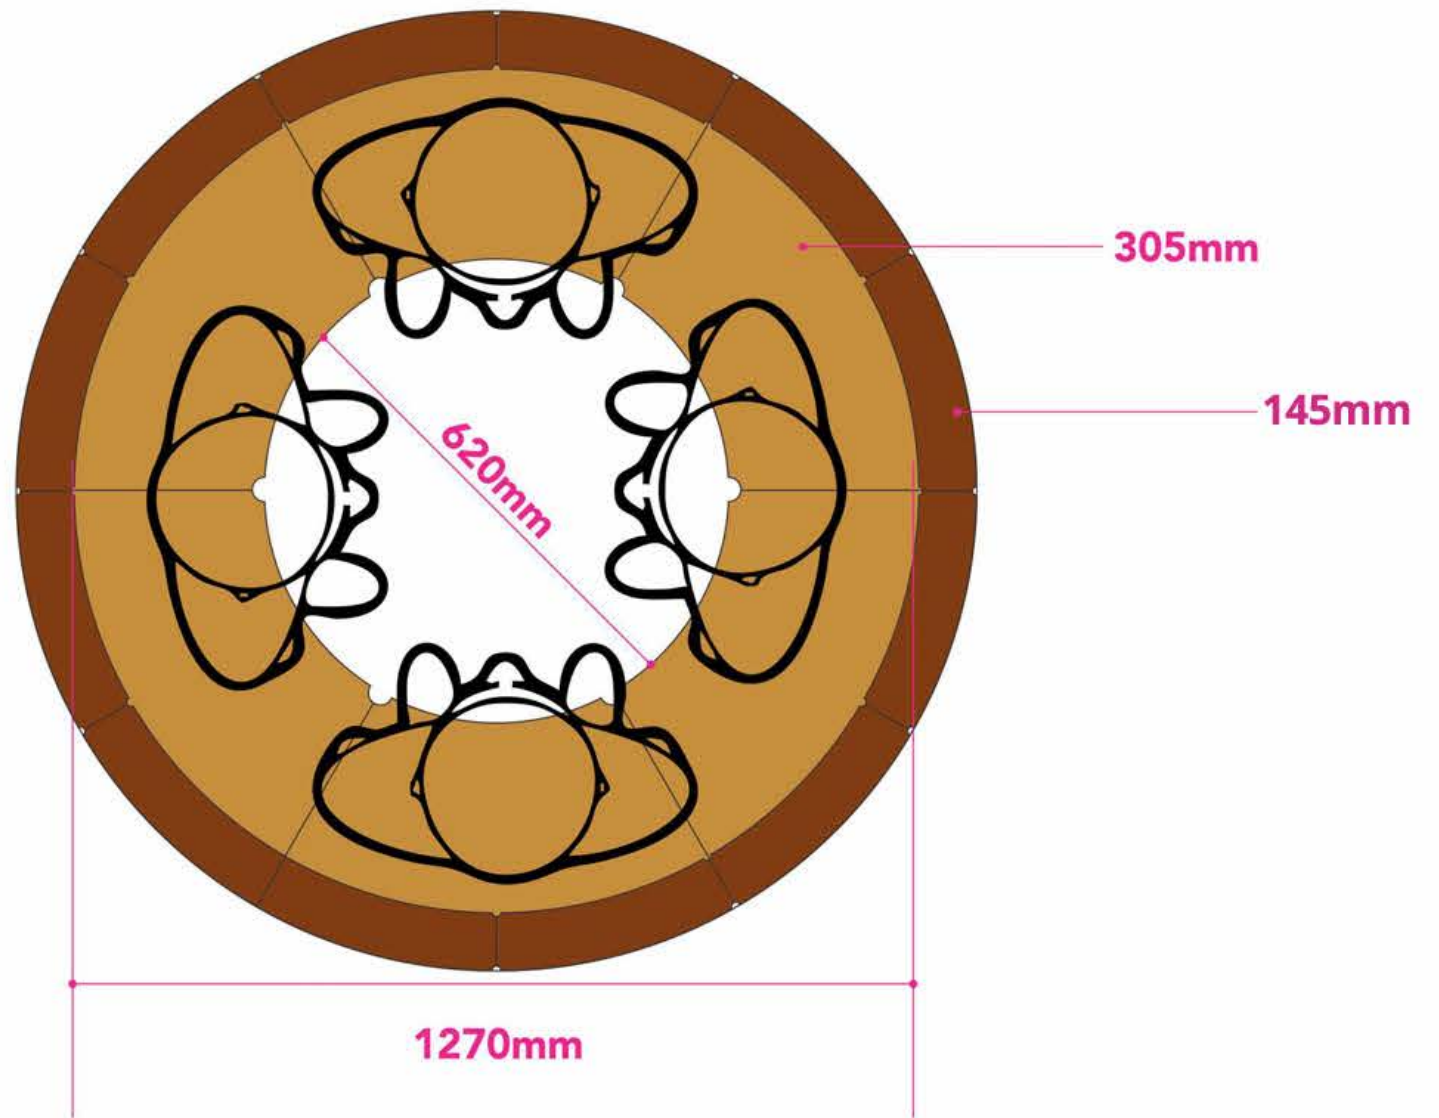

SMALL

TALL HEIGHT

(STANDARD HEIGHT)

SHORT HEIGHT

PUMP BOX

960mm

Height: 780mm