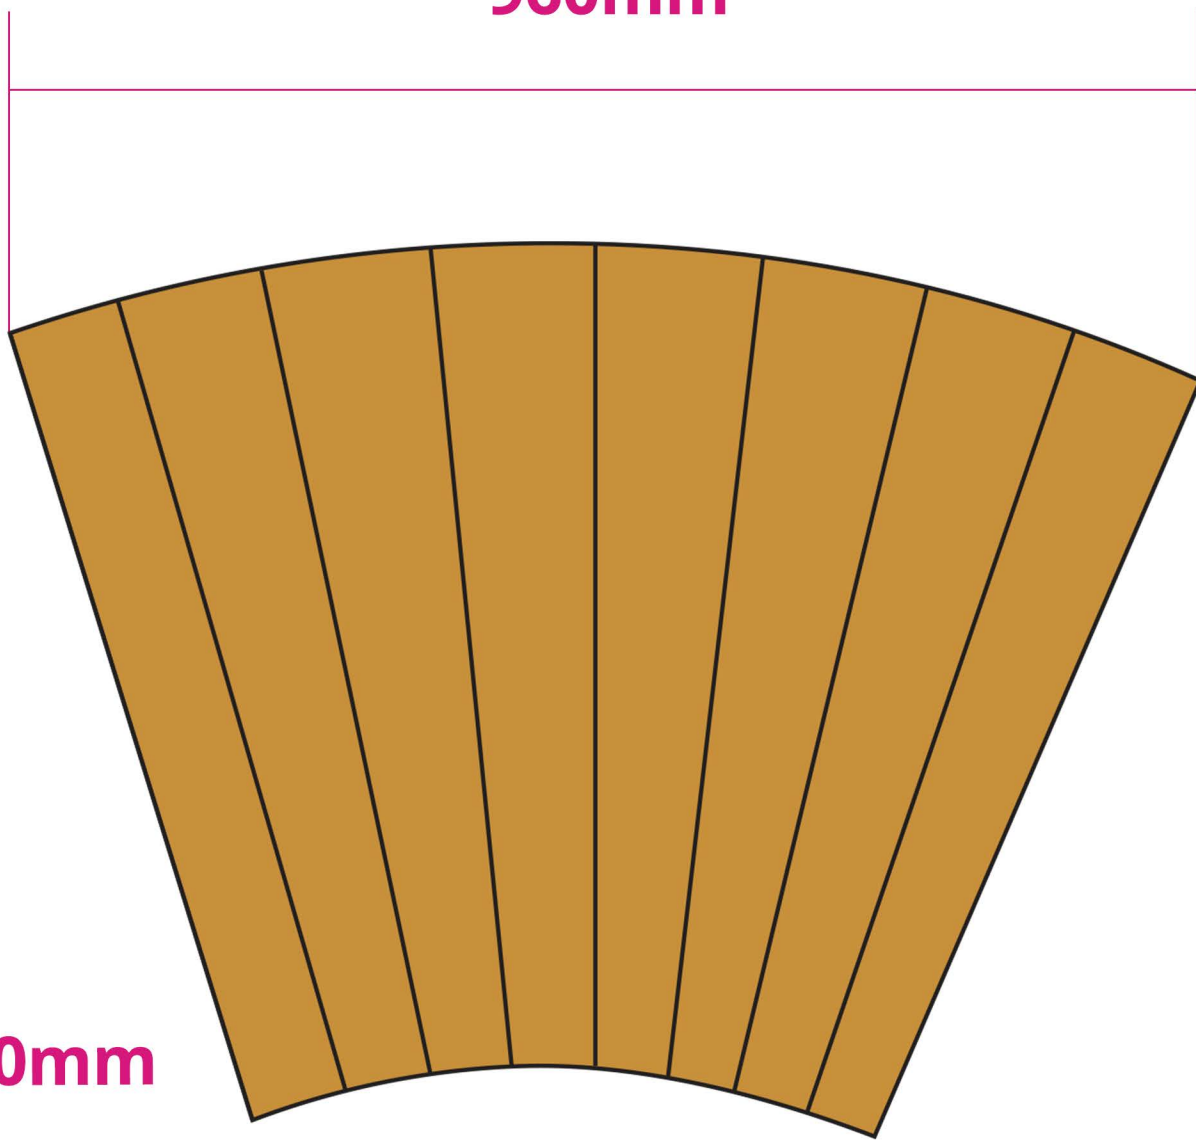

SMALL

TALL HEIGHT

(STANDARD HEIGHT)

SHORT HEIGHT

PUMP BOX

960mm

Height: 780mm