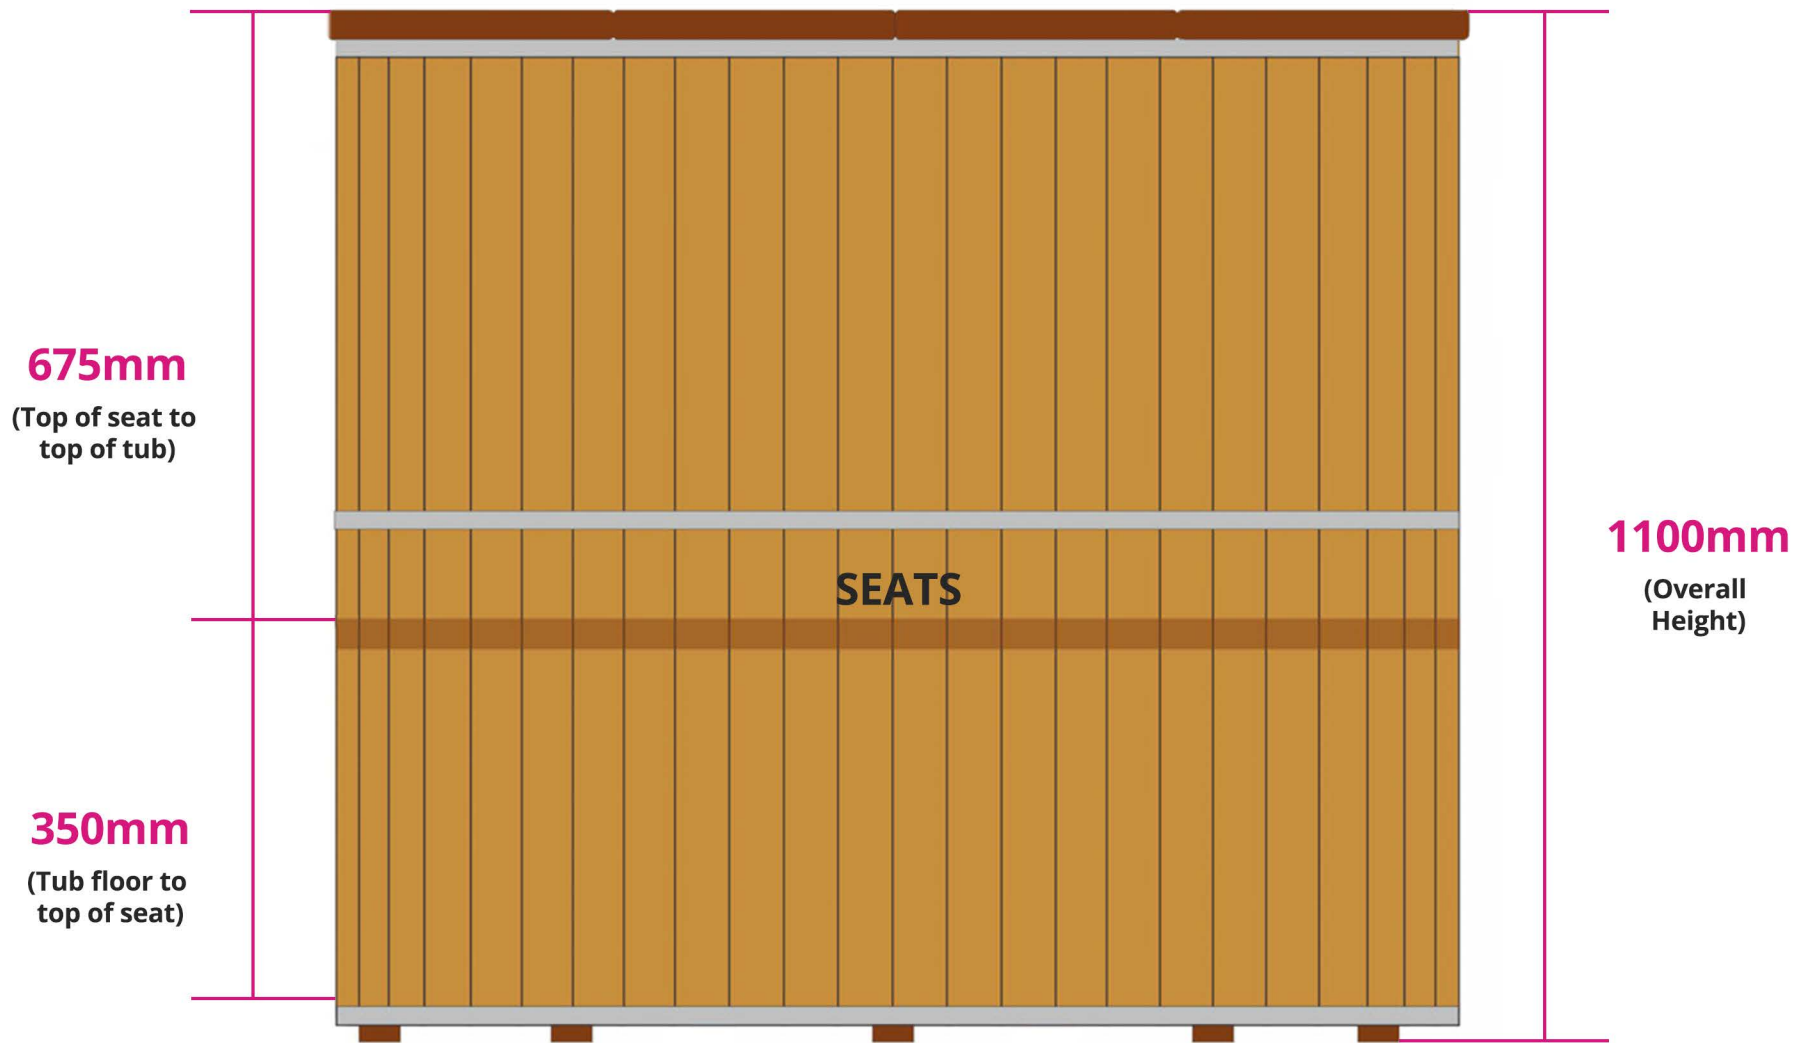

SMALL

TALL HEIGHT

(STANDARD HEIGHT)

SHORT HEIGHT

PUMP BOX

960mm

Height: 780mm