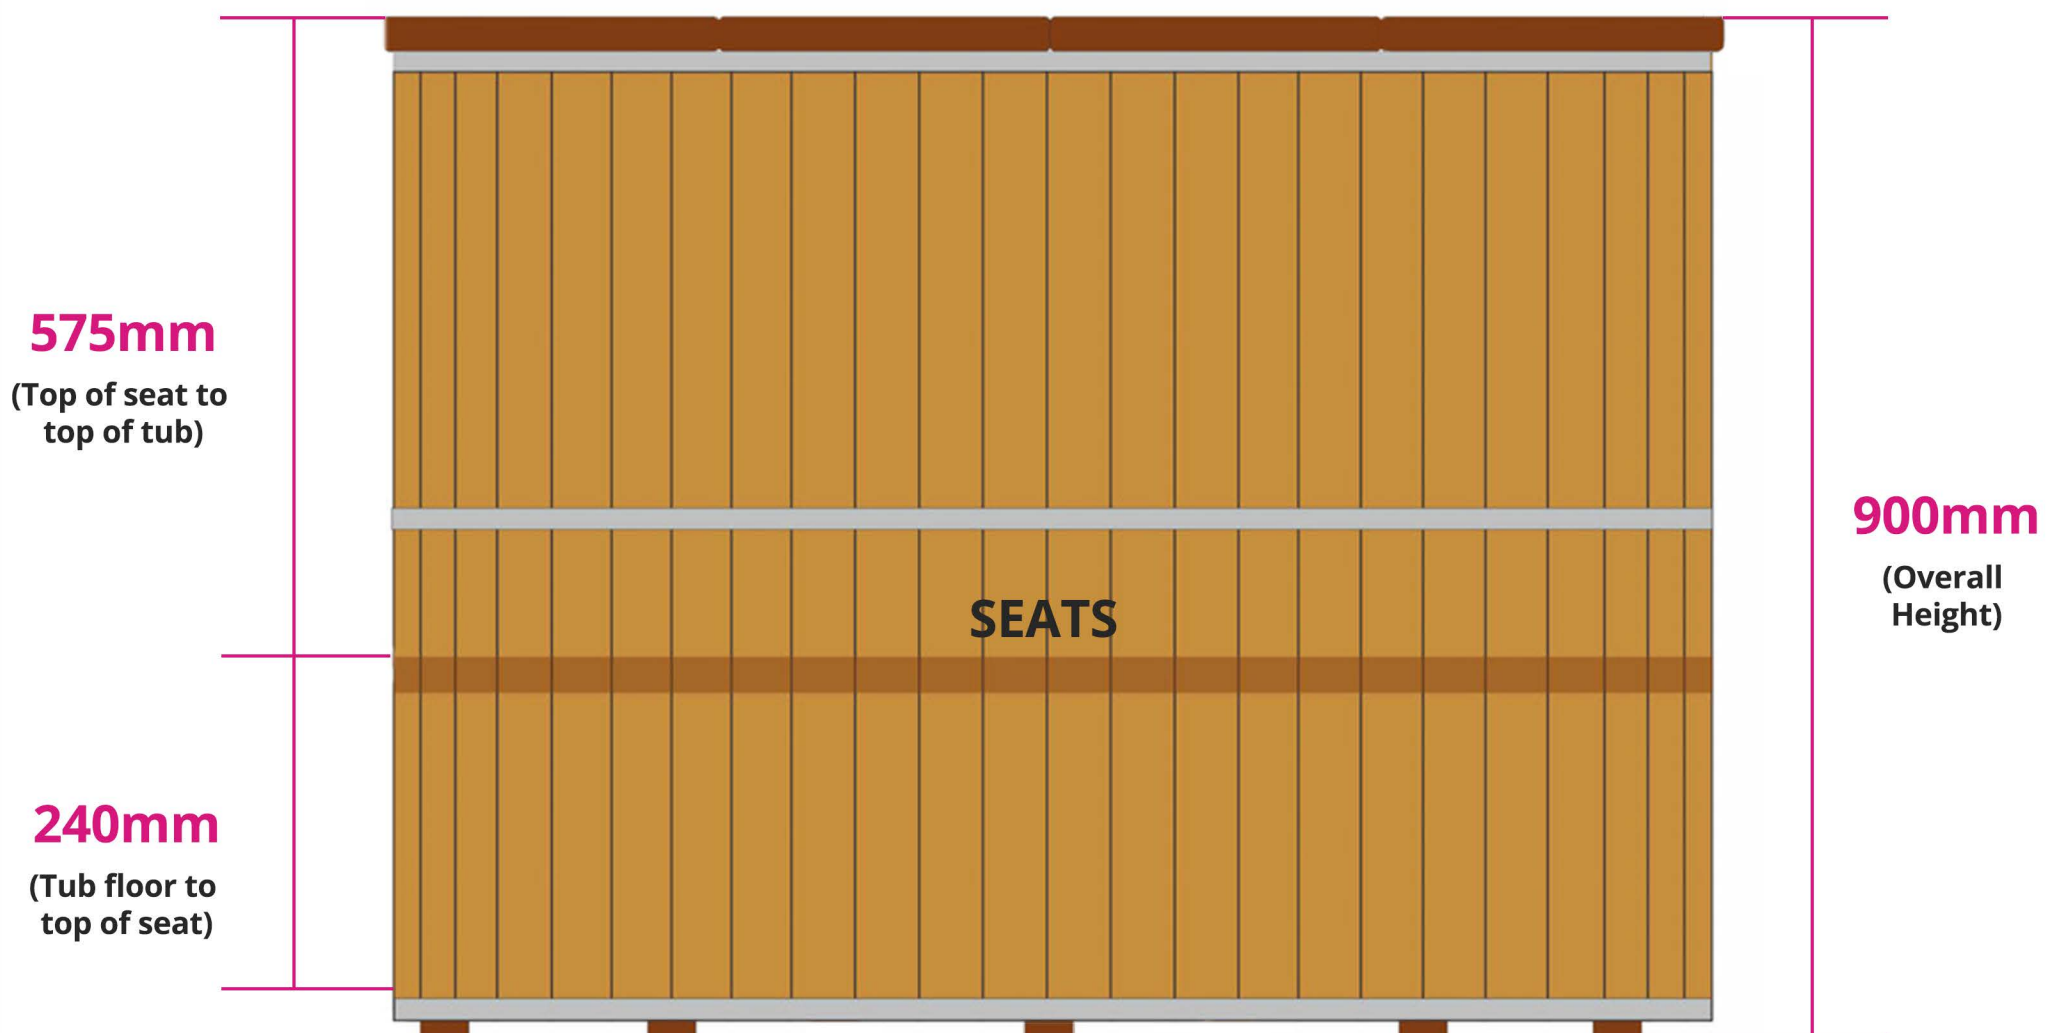

SMALL

TALL HEIGHT

(STANDARD HEIGHT)

SHORT HEIGHT

PUMP BOX

960mm

Height: 780mm