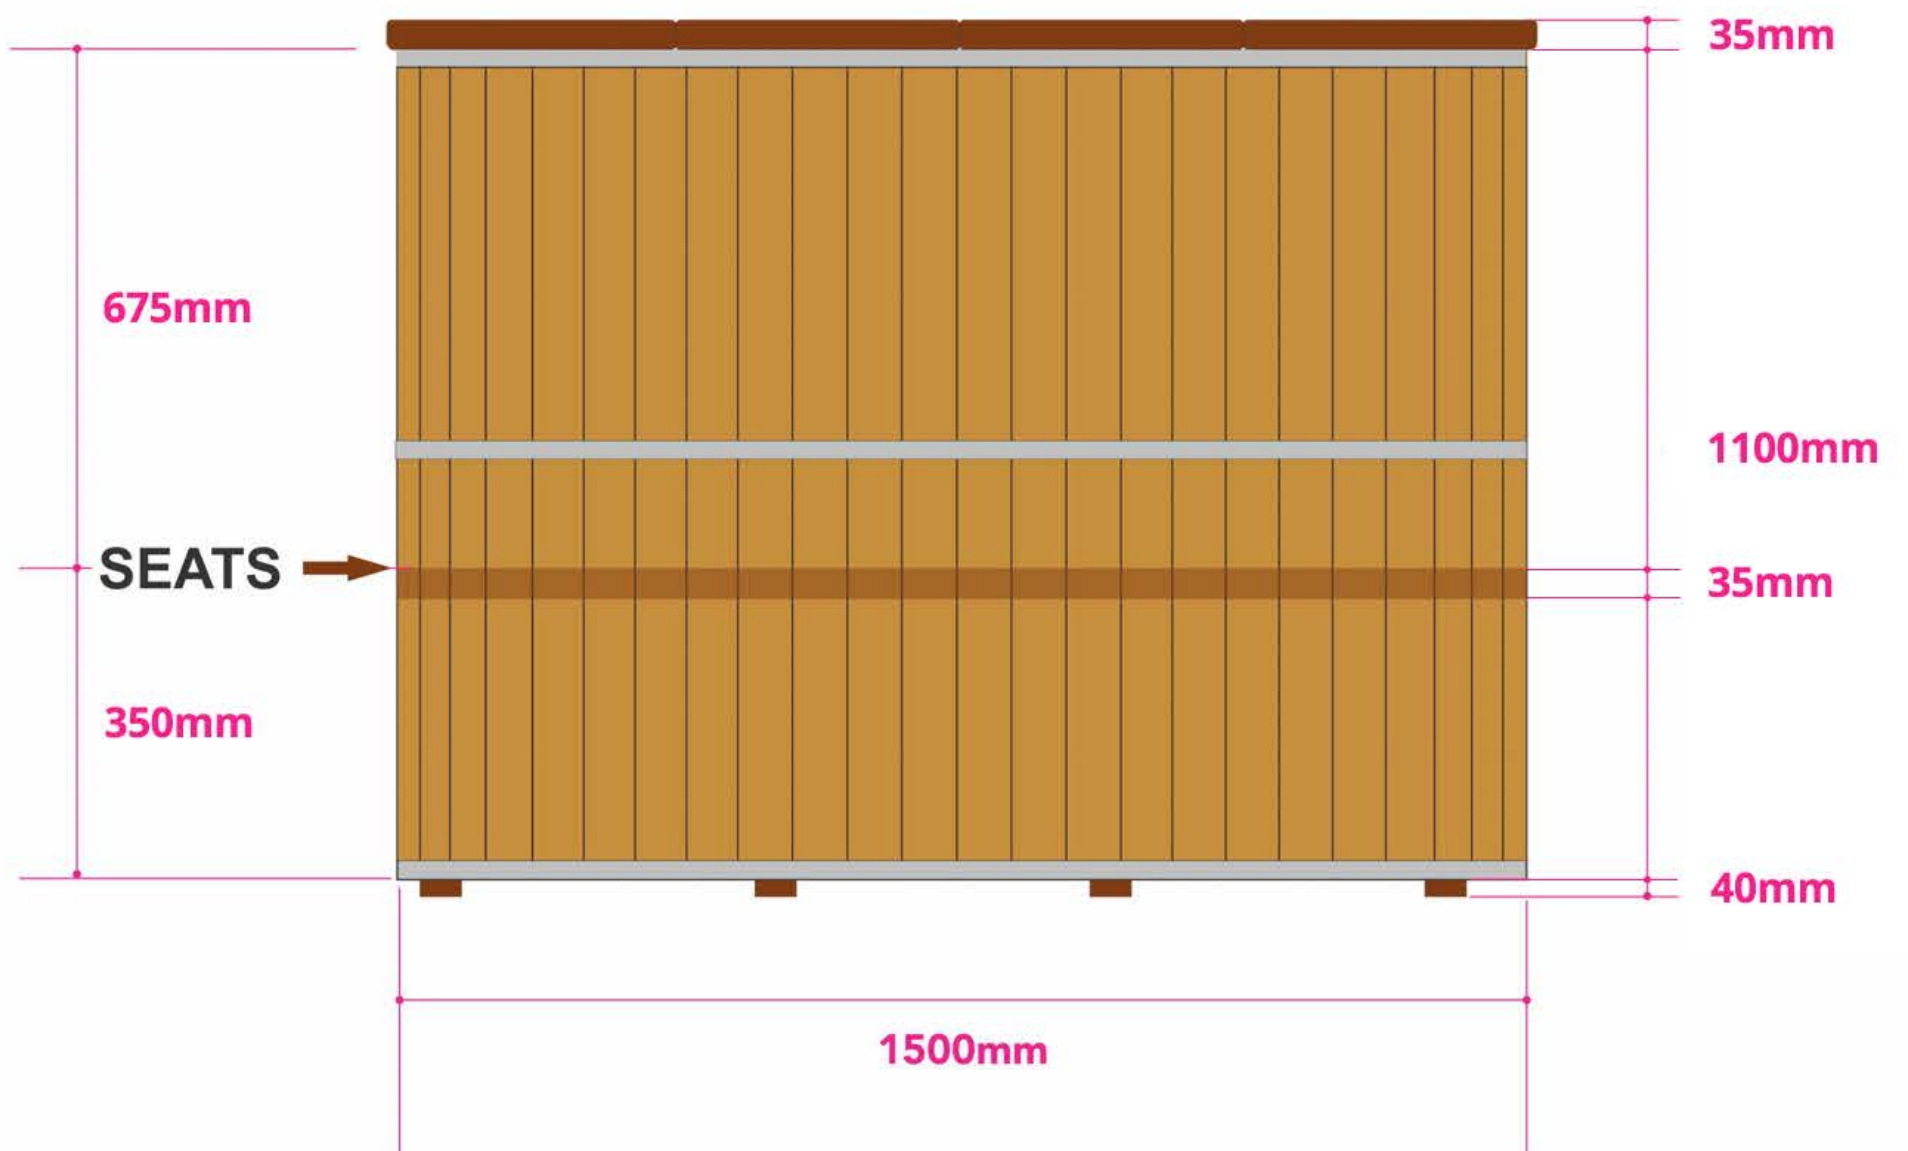

SMALL

TALL HEIGHT

(STANDARD HEIGHT)

SHORT HEIGHT

PUMP BOX

960mm

Height: 780mm