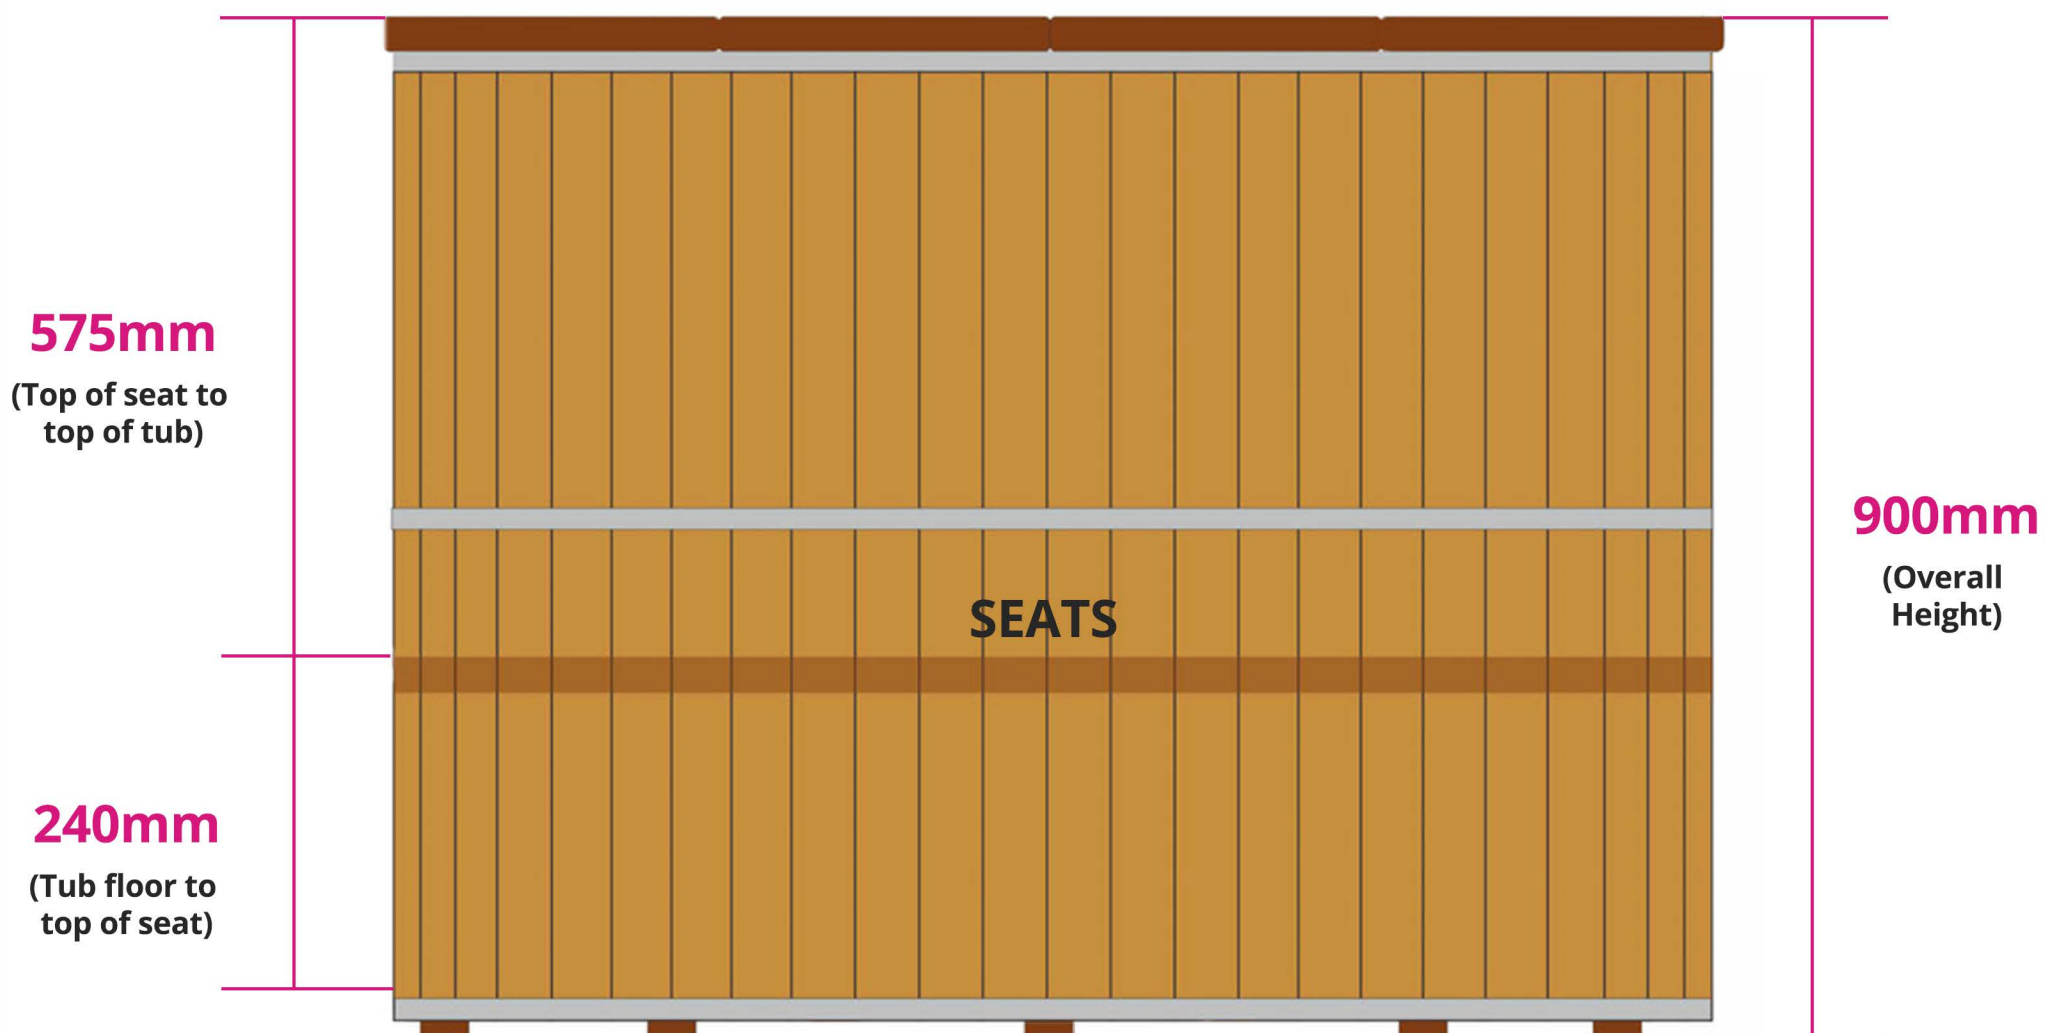

SMALL

TALL HEIGHT

(STANDARD HEIGHT)

SHORT HEIGHT

CEDAR PUMP BOX