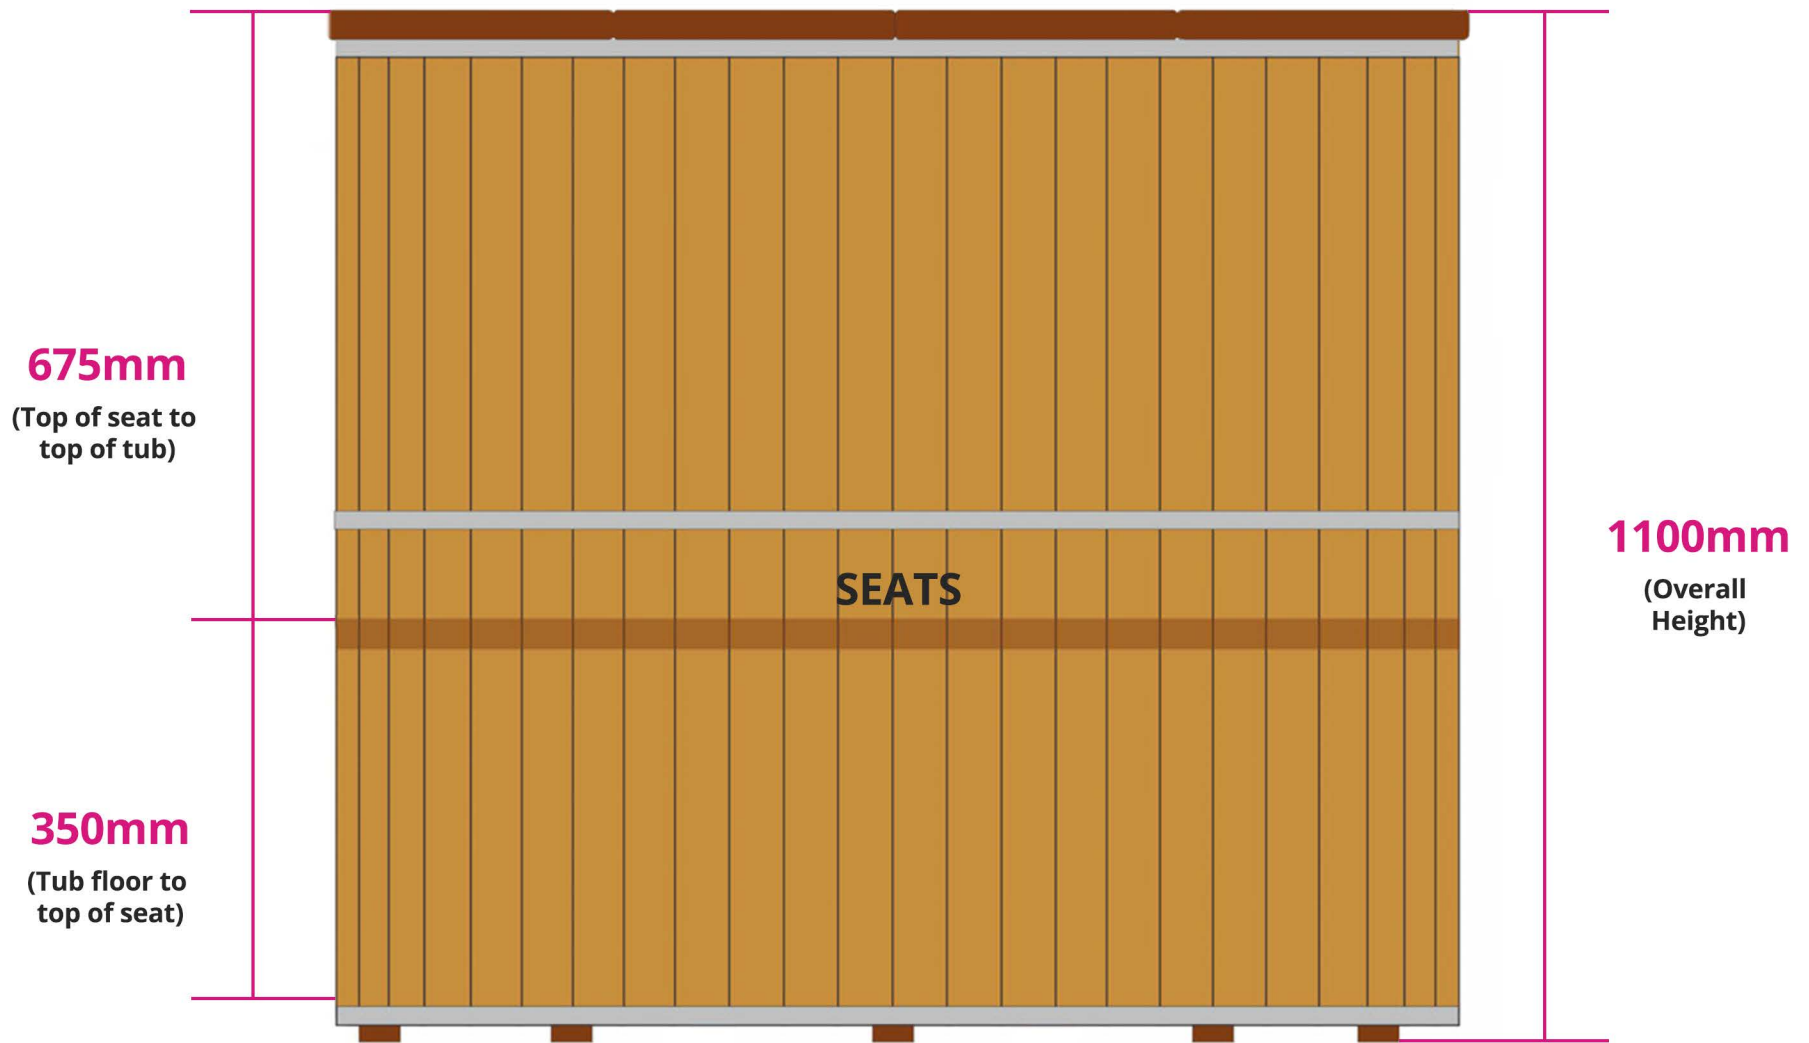

SMALL

TALL HEIGHT

(STANDARD HEIGHT)

SHORT HEIGHT

CEDAR PUMP BOX