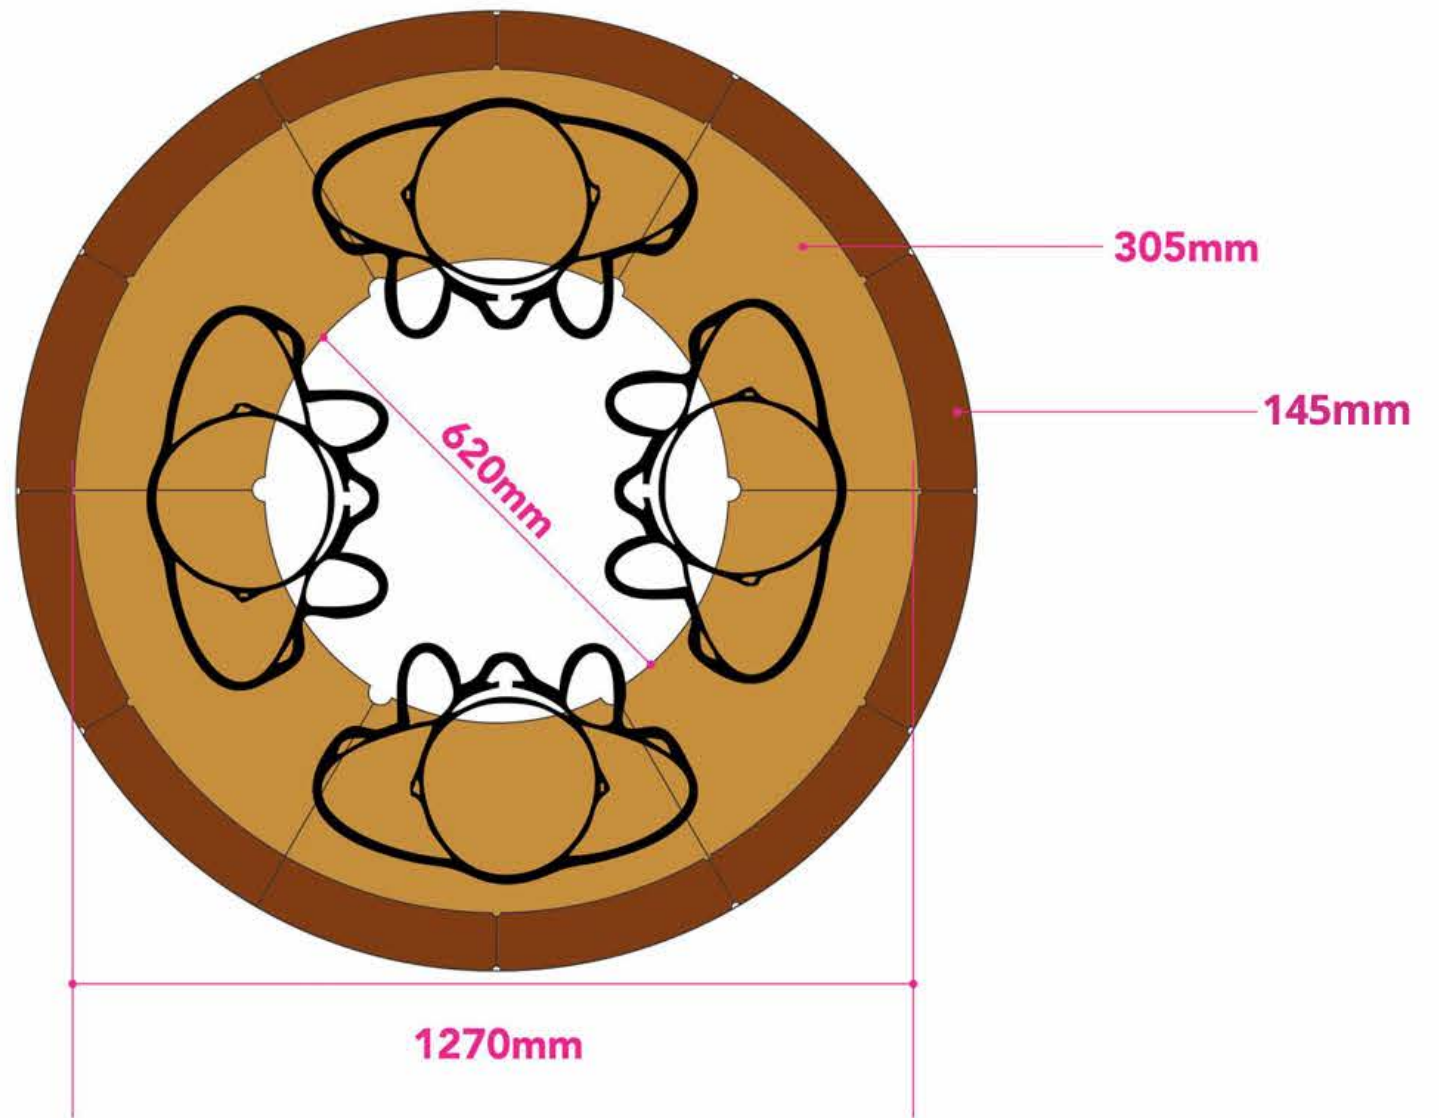

SMALL

TALL HEIGHT

(STANDARD HEIGHT)

SHORT HEIGHT

CEDAR PUMP BOX