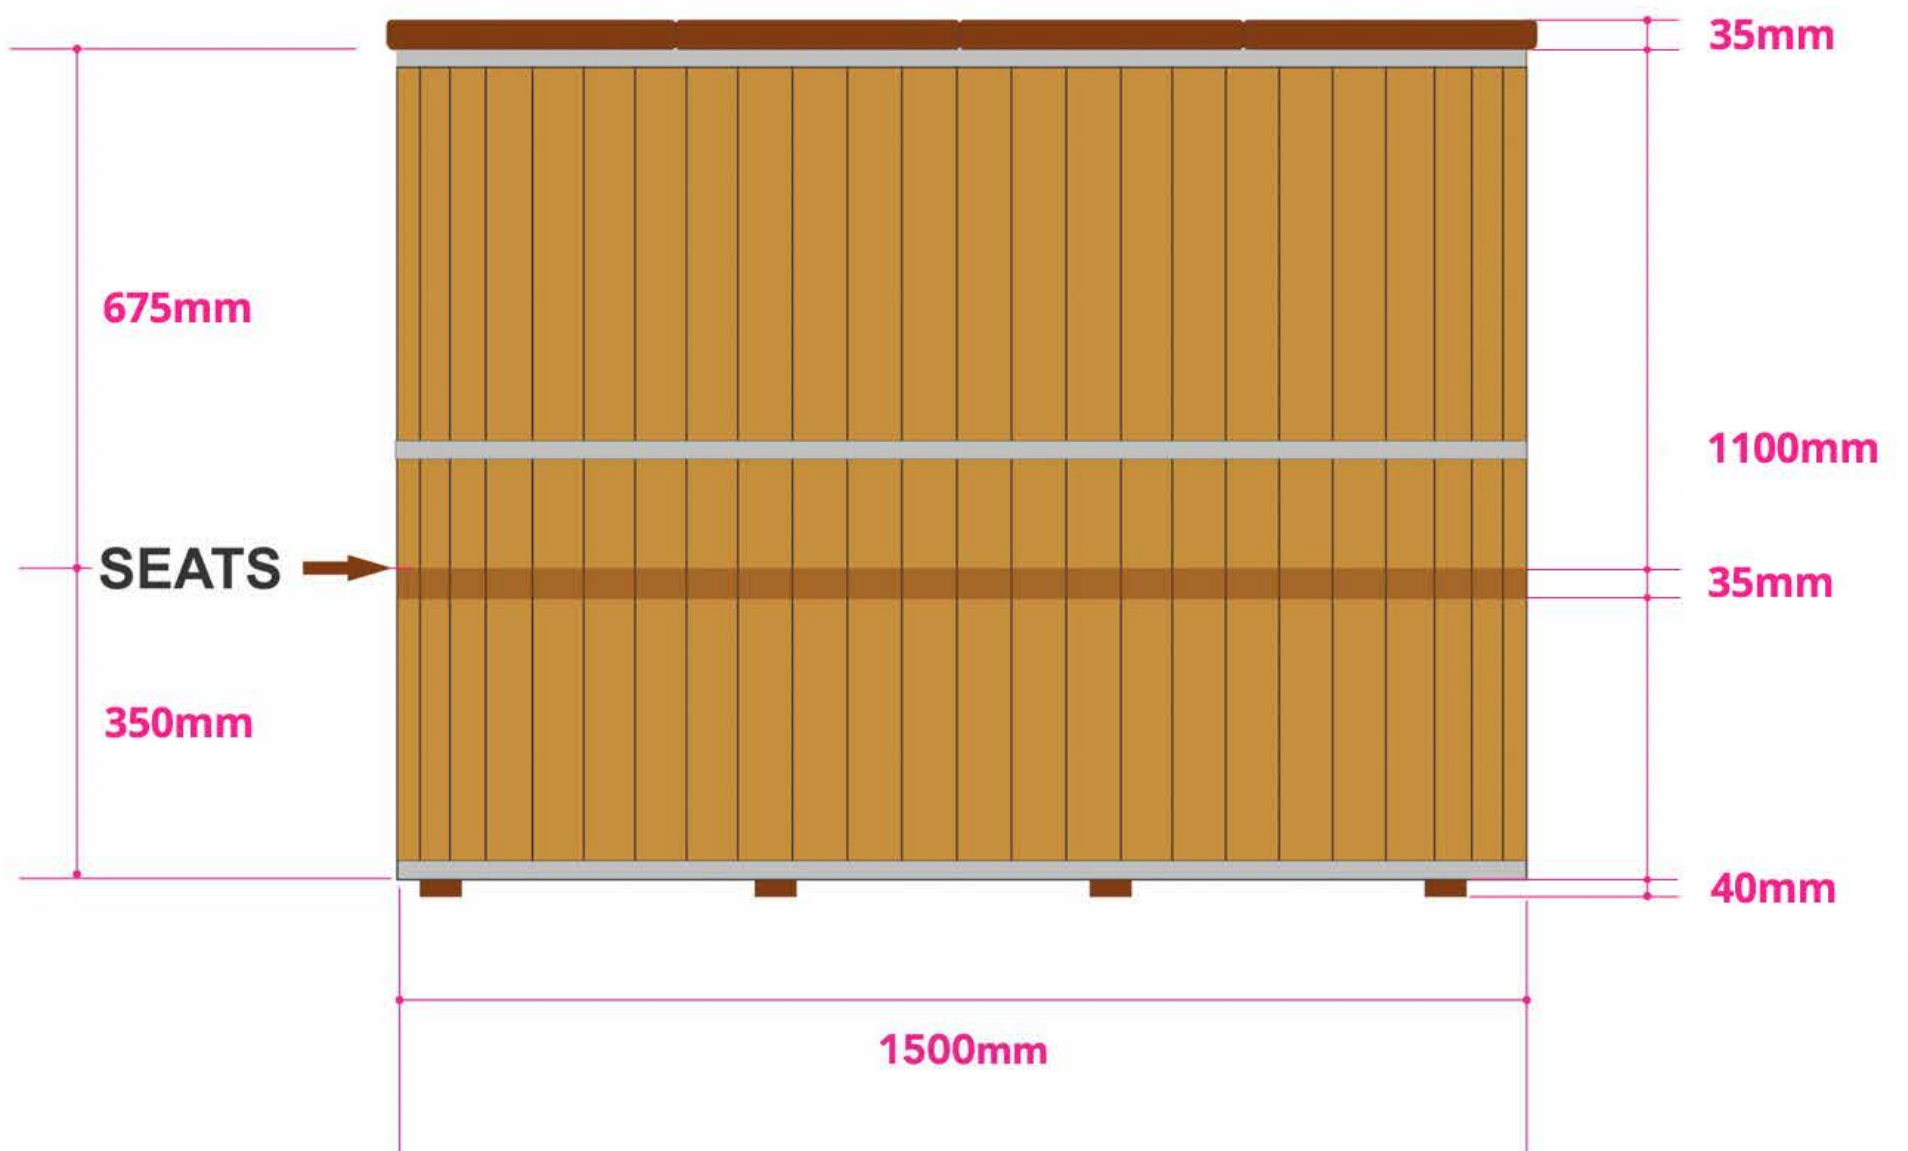

SMALL

TALL HEIGHT

(STANDARD HEIGHT)

SHORT HEIGHT

CEDAR PUMP BOX