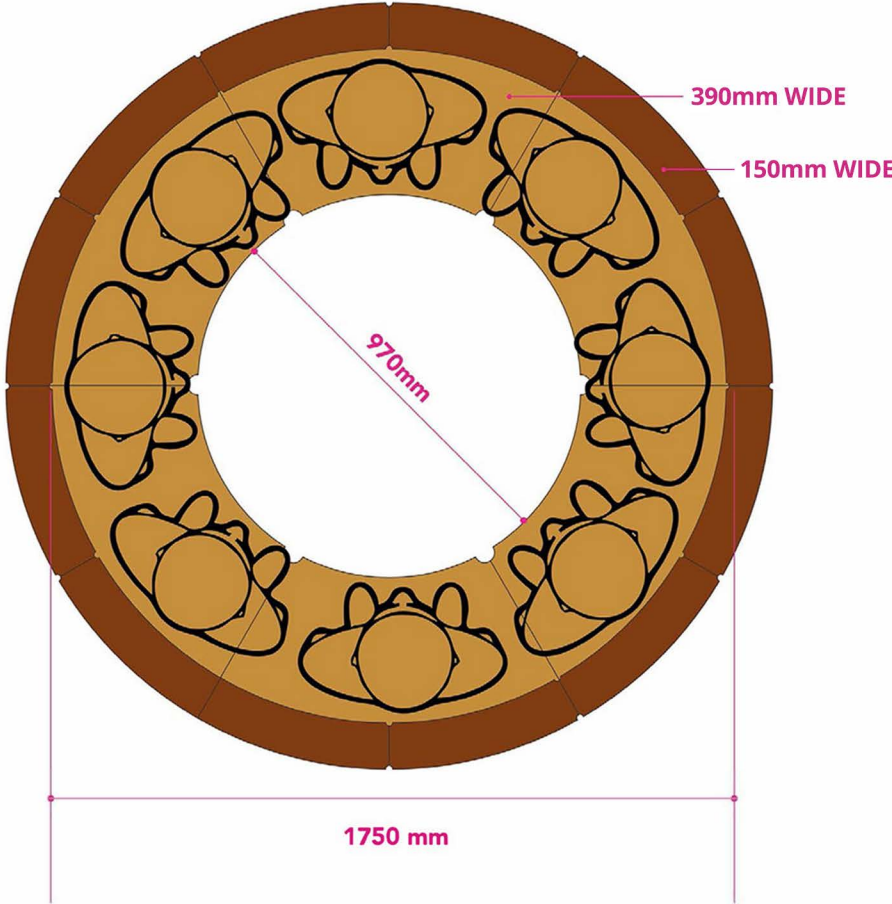

LARGE

CEDAR PUMP BOX

CURVED CEDAR STEPS