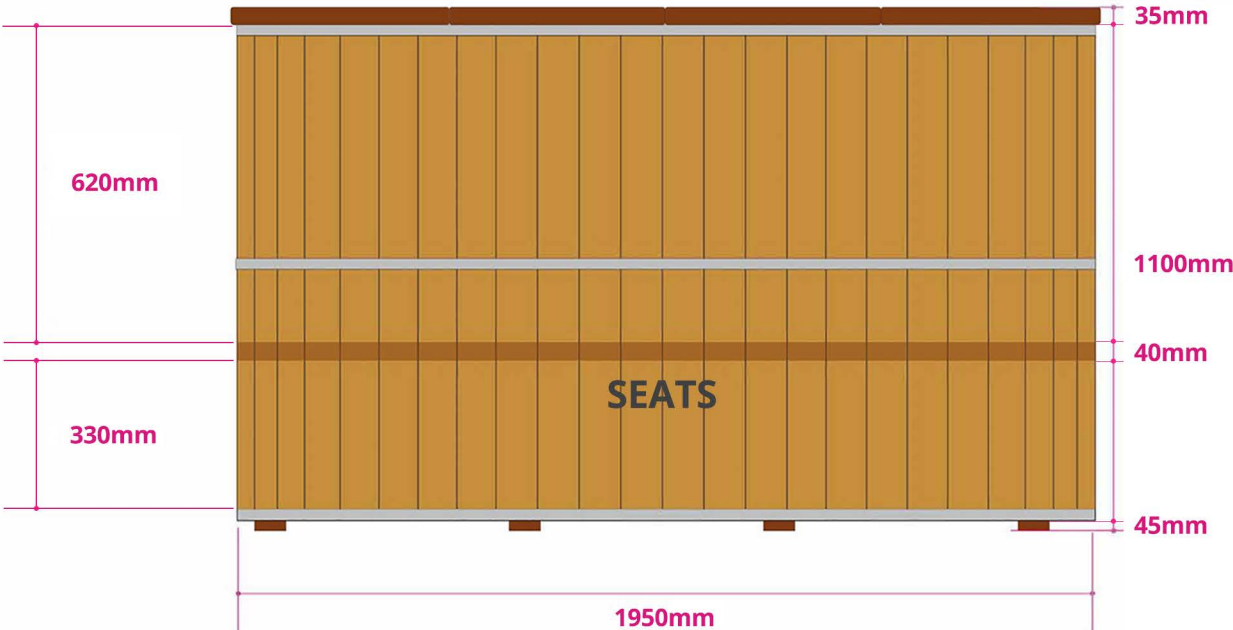

LARGE

CEDAR PUMP BOX

CURVED CEDAR STEPS