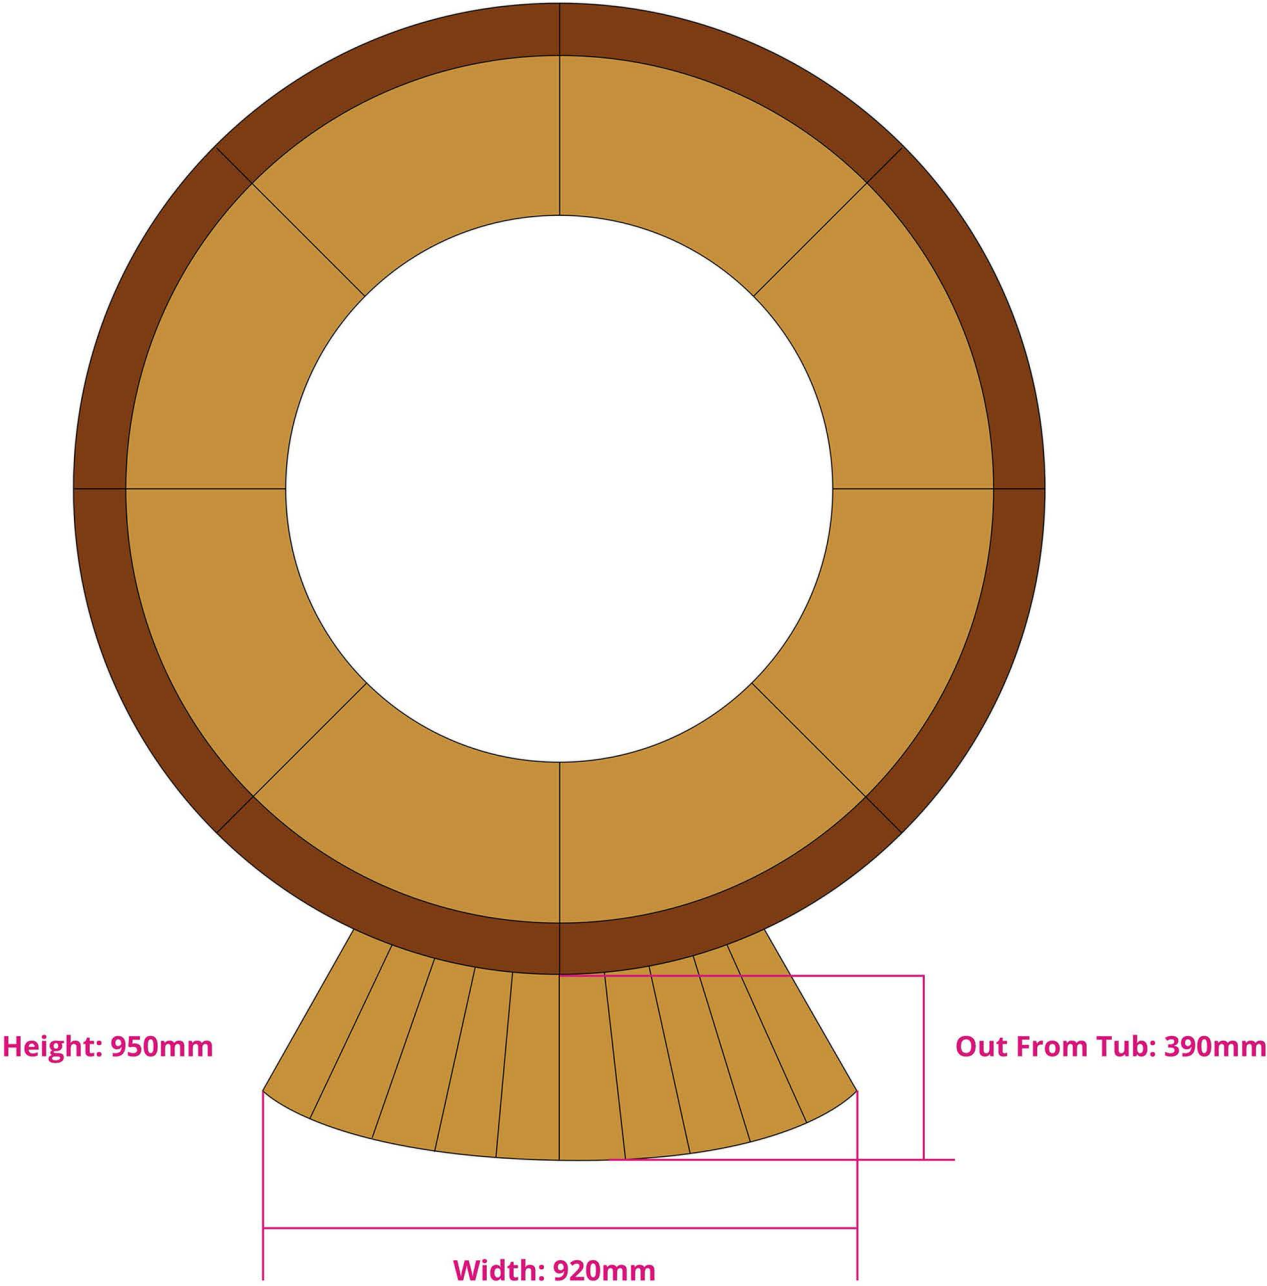

LARGE

CEDAR PUMP BOX

CURVED CEDAR STEPS