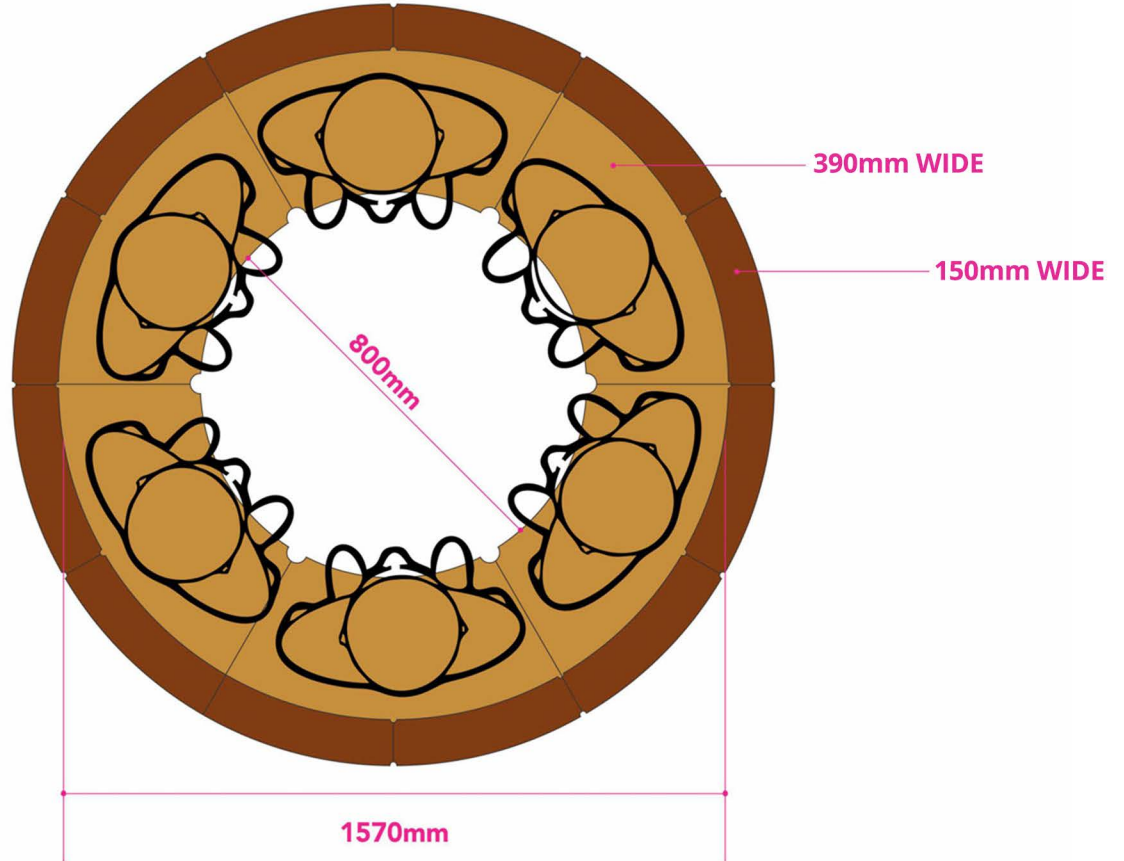

MEDIUM

CEDAR PUMP BOX

CURVED CEDAR STEPS