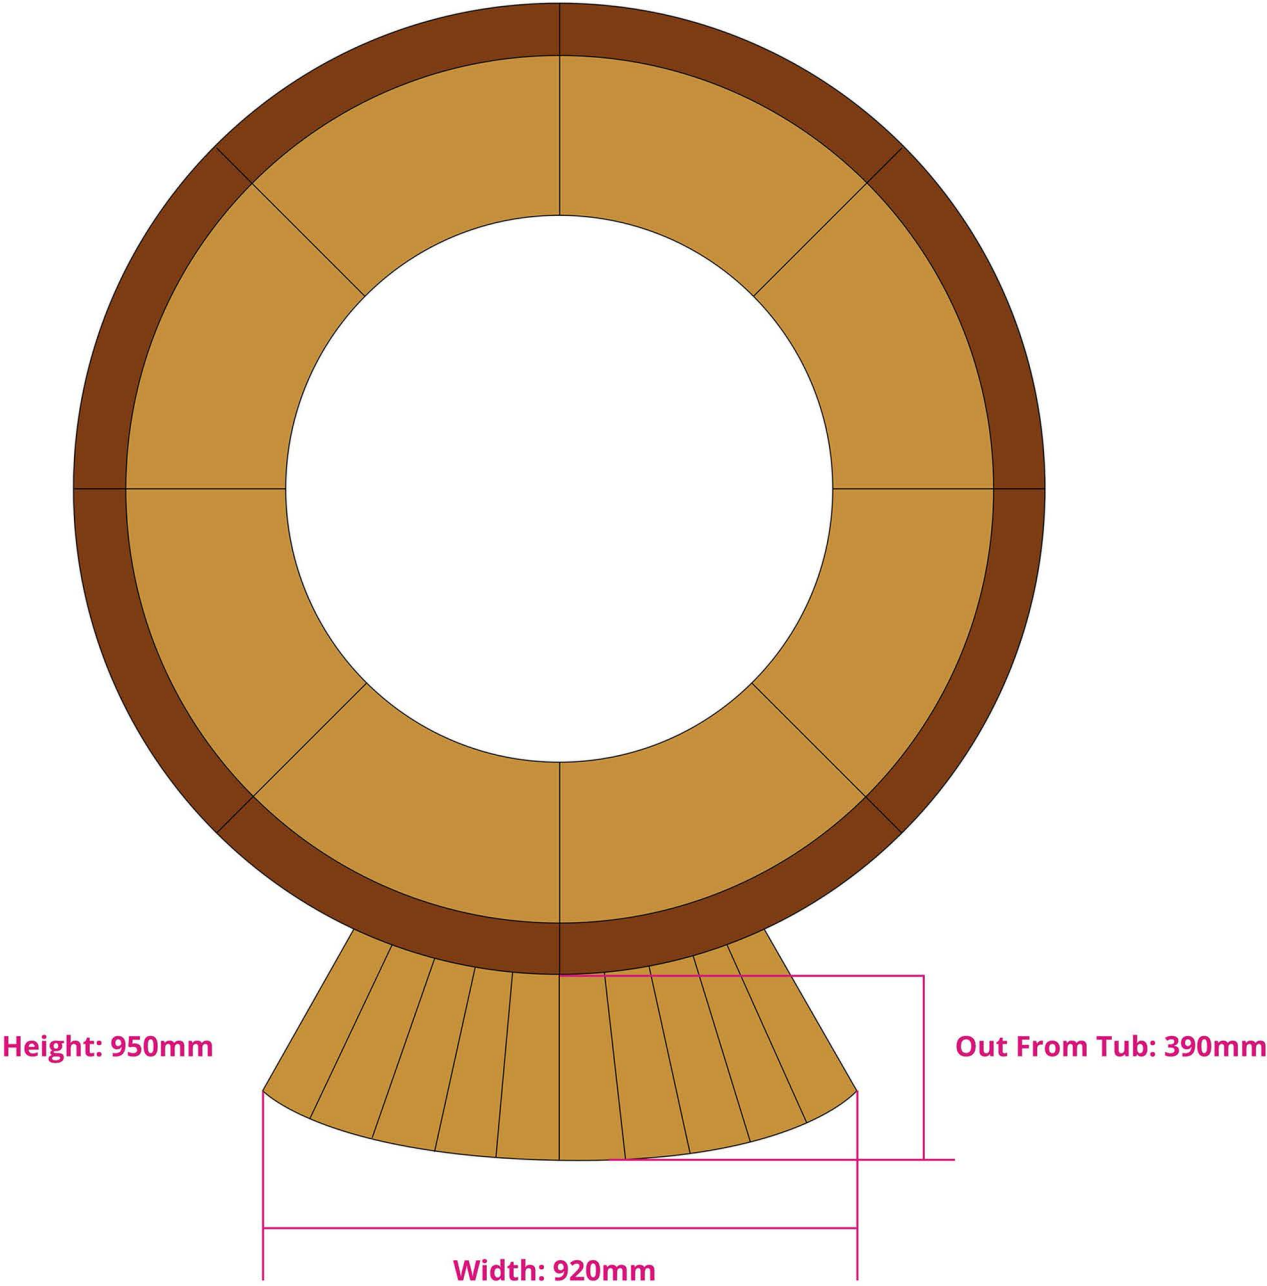

MEDIUM

CEDAR PUMP BOX

CURVED CEDAR STEPS