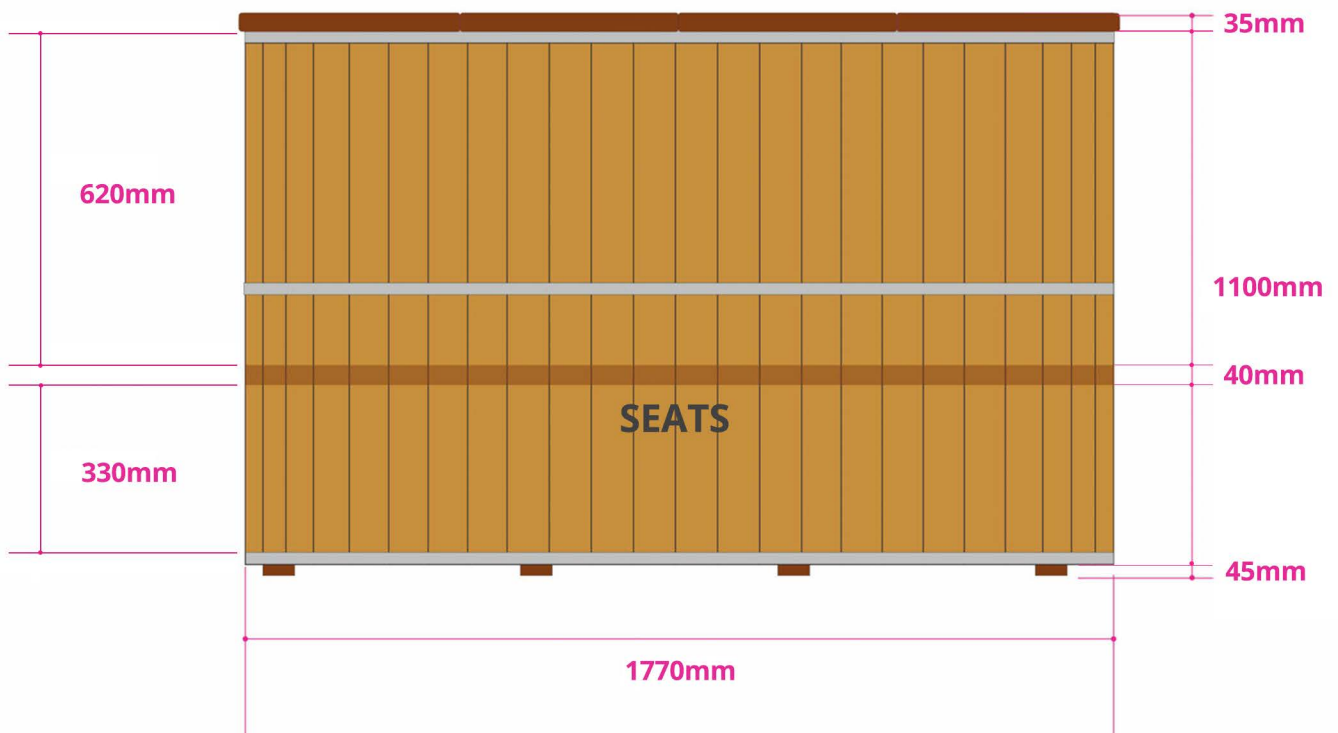

MEDIUM

CEDAR PUMP BOX

CURVED CEDAR STEPS