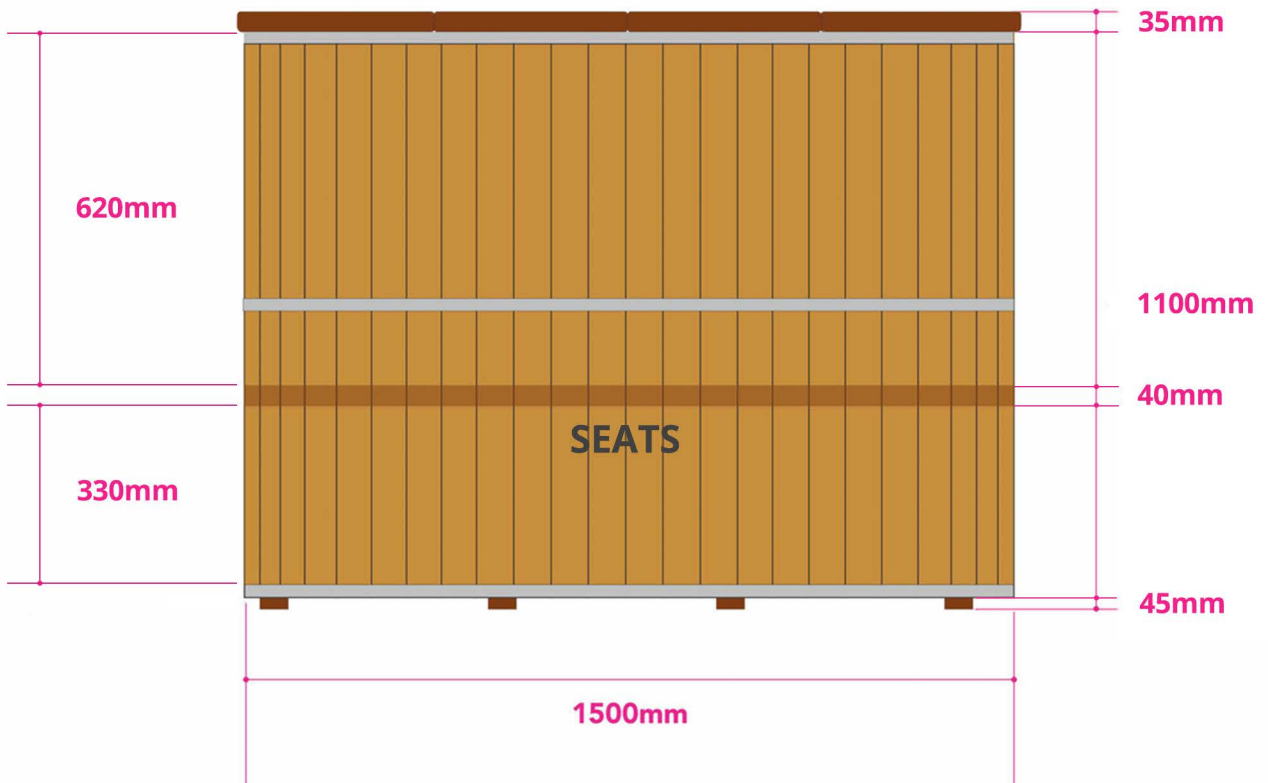

SMALL

CEDAR PUMP BOX

CURVED CEDAR STEPS