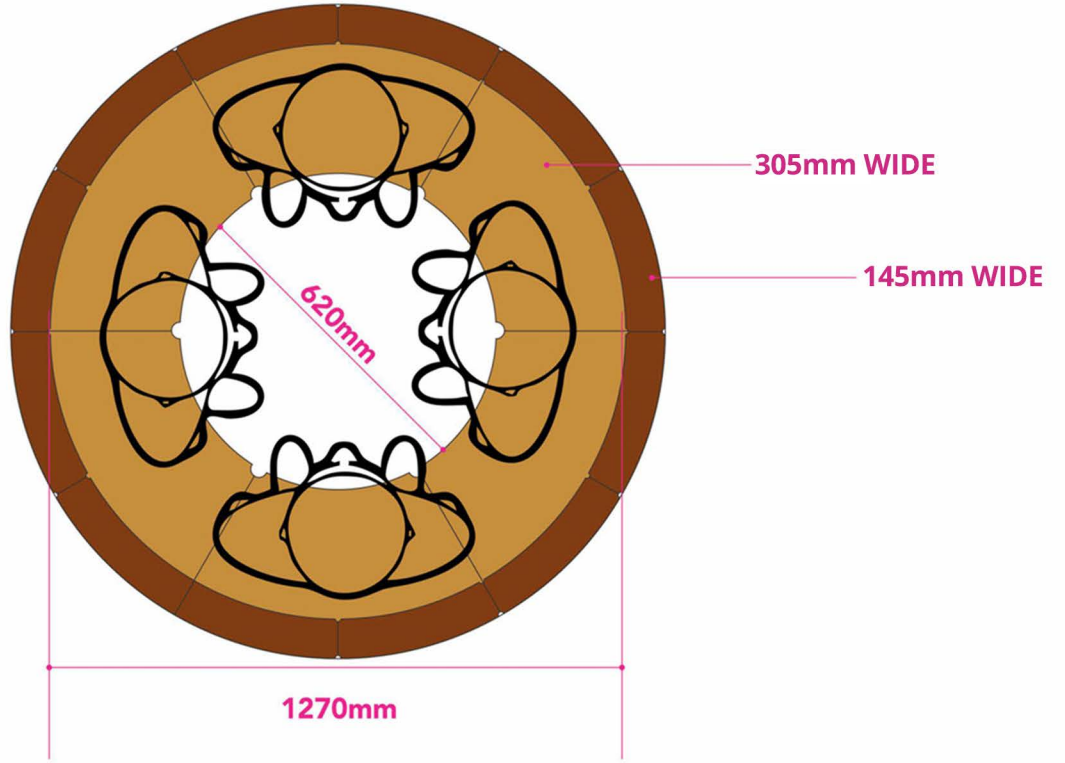

SMALL

CEDAR PUMP BOX

CURVED CEDAR STEPS