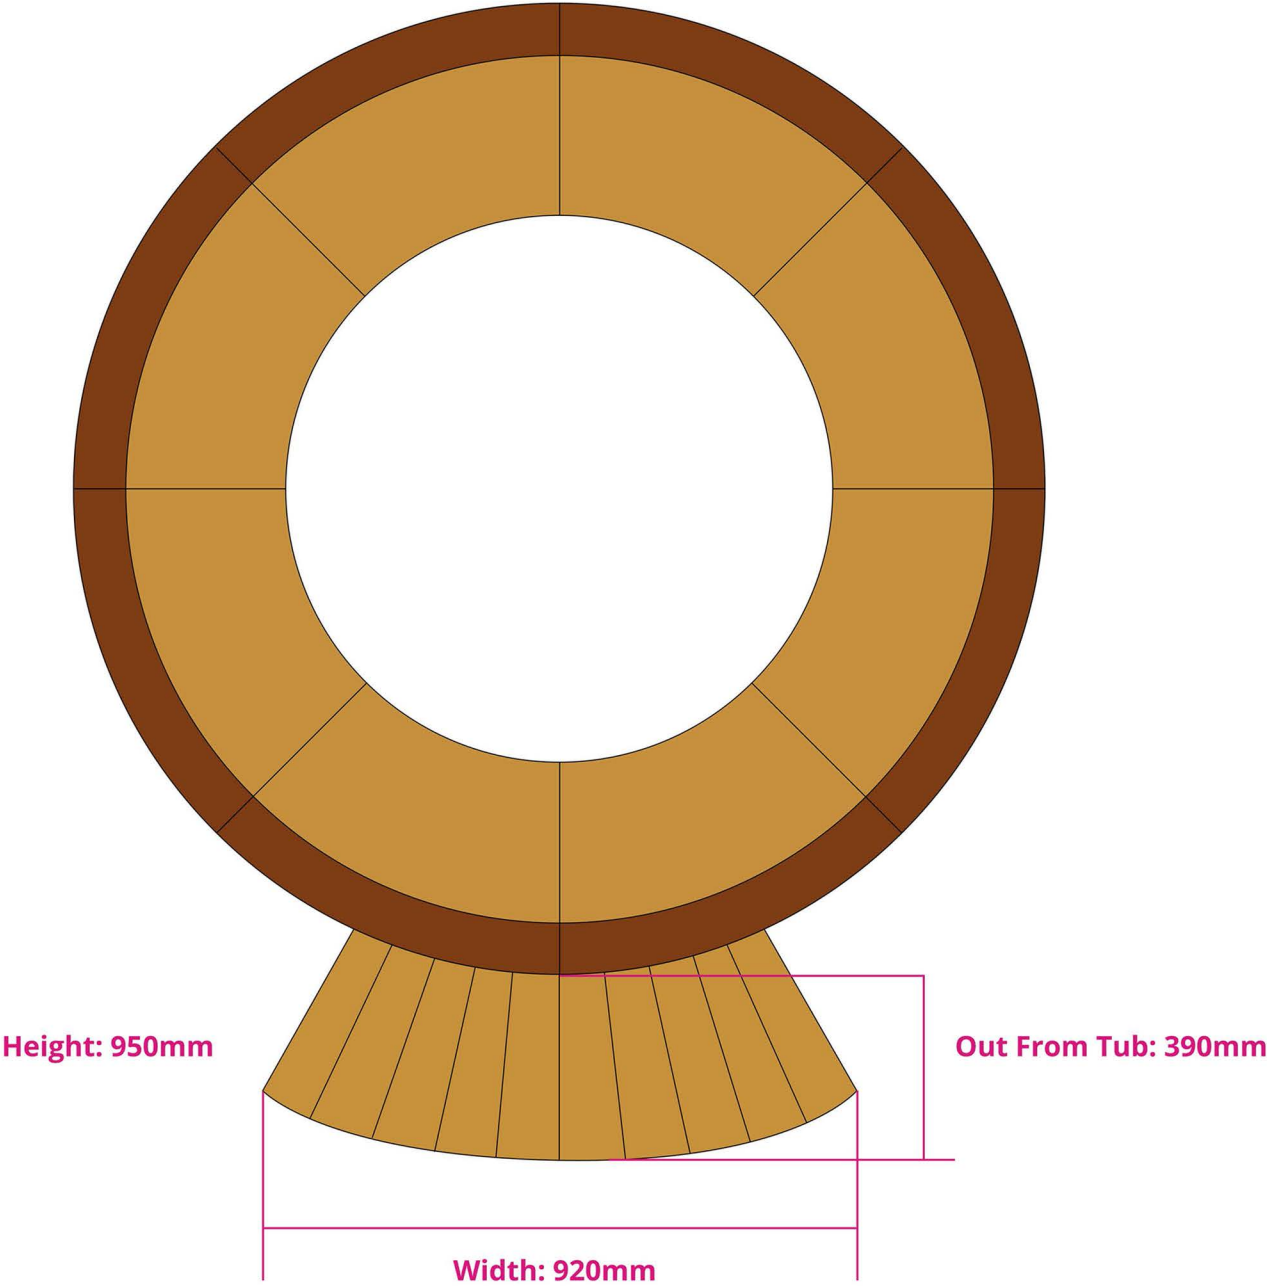

SMALL

CEDAR PUMP BOX

CURVED CEDAR STEPS